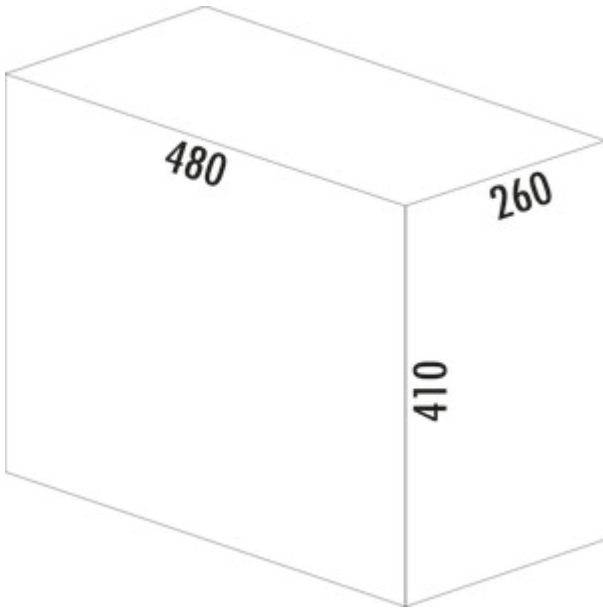

## WESCO® Profiline Double-Boy® 410 S/300-2

Product number: 8012074

Configuration: with bio lid, anthracite

### Configuration options

8012074 | with bio lid, anthracite

- ✓ Pull-out technology for rotating doors
- ✓ full pull-out
- ✓ 30 l
- waste capacity 30 (1 x 20/1 x 10) liters
- technology: full pull-out
- frame/guide silver
- complete lid anthracite
- fitting: cabinet bottom
- the ideal space saver with an installation height of only 410 mm

### Technical data

Article type	Waste collection system	Lid type(s)	Complete lid
Brand	WESCO®	Number of containers	2
Width	260 mm	Opening technology	full pull-out
Mounting/Fixing	cabinet bottom	Total volume	30 l
Cabinet width	300 mm	Volume/content container 1	20 l
Shape	angular	Volume/content container 2	10 l
Frame colour	silver	Colour guide	silver
Material lid	plastic	Colour container lid	green
Material container	plastic	Design	Pull-out technology for rotating doors
Colour total cover	anthracite	Volume/Content container	20/10
Cover	Yes	Organic lid	Yes