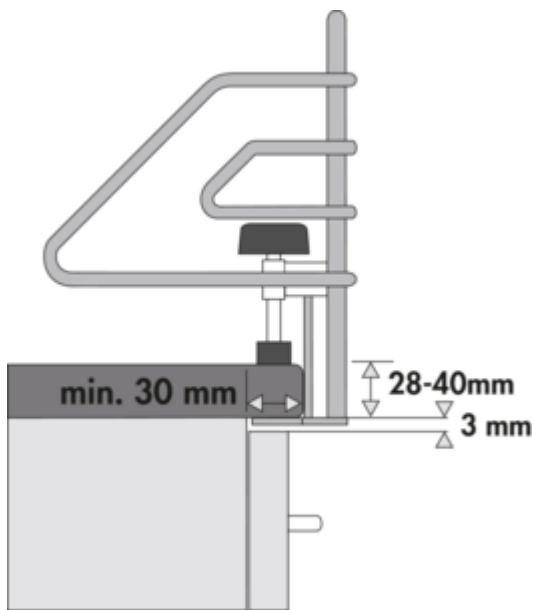

Stove protection grid

Product number: 8031005

Configuration: for 600 mm cabinet, W 678 mm

Configuration options

8031005 | for 600 mm cabinet, W 678 mm

8031008 | for 900 mm cabinet, B 978 mm

- ✓ Equipment for cabinets
- ✓ Suitable for hob width: 600 mm
- ✓ Material: Chrome

Chrome. For simple mounting on the worktop in front of a 600 mm or 900 mm hob.
—175 x 140 mm (H x D)

[more infos...](#)

Technical data

Article type	Equipment for cabinets	Mounting/Fixing	on the worktop
Height	175 mm	Suitable for worktop thickness	28 - 40 mm
Width	678 mm	Suitable for hob width	600 mm
Material	Chrome		