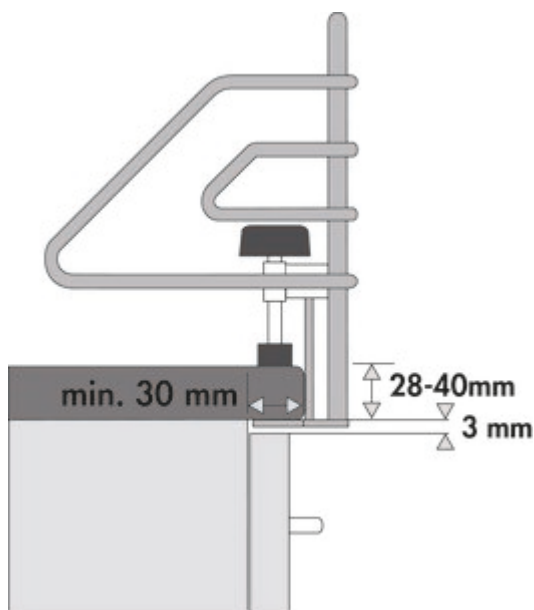

Stove protection grid

Product number: 8031005

Configuration: for 600 mm cabinet, W 678 mm

Configuration options

8031005 | for 600 mm cabinet, W 678 mm

8031008 | for 900 mm cabinet, B 978 mm

- ✓ Equipment for cabinets
- ✓ Suitable for hob width: 600 mm
- ✓ Material: Chrome

Chrome. For simple mounting on the worktop in front of a 600 mm or 900 mm hob.
—175 x 140 mm (H x D)

[more infos...](#)

Technical data

Article type	Equipment for cabinets	Mounting/Fixing	on the worktop
Height	175 mm	Suitable for worktop thickness	28 - 40 mm
Width	678 mm	Suitable for hob width	600 mm
Material	Chrome		