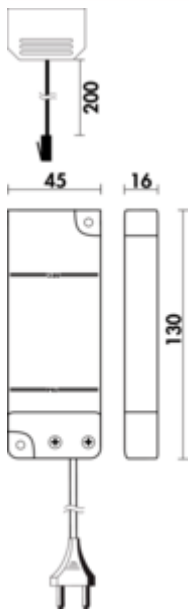

## LED converter 24 E

Product number: 7061169

Configuration: white

### Configuration options

7061169 | white

- ✓ 15 watts
- ✓ Luminaire slots: 6
- ✓ 2.000 mm
- 15 watts, 24 VDC
- with 6-fold distributor
- 2000 mm mains connection line
- connection values of the individual lamps are to be observed (watt)

### Technical data

Article type	converter	Shape	angular
Height	16 mm	Length of the supply line (primary)	2.000 mm
Width	130 mm	Luminaire slots	6
Power	15 watts	Replaceable illuminant	No
Note	observe the connection values (watt) of the individual lamps		