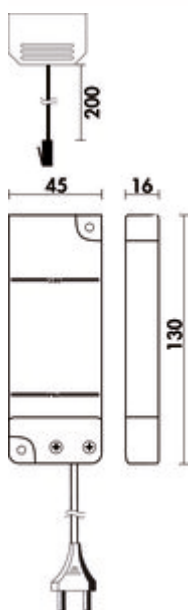

## LED converter 24 E

Product number: 7061169

Configuration: white

### Configuration options

7061169 | white

- ✓ 15 watts
- ✓ Luminaire slots: 6
- ✓ 2.000 mm
- 15 watts, 24 VDC
- with 6-fold distributor
- 2000 mm mains connection line
- connection values of the individual lamps are to be observed (watt)

### Technical data

Article type	converter	Shape	angular
Width	130 mm	Length of the supply line (primary)	2.000 mm
Power	15 watts	Luminaire slots	6
Note	observe the connection values (watt) of the individual lamps	Replaceable illuminant	No