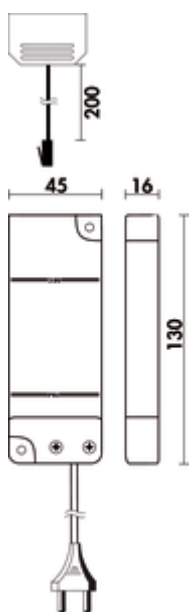

LED converter 24 E

Product number: 7061169

Configuration: white

Configuration options

7061169 | white

- ✓ 15 watts
- ✓ Luminaire slots: 6
- ✓ 2.000 mm
- 15 watts, 24 VDC
- with 6-fold distributor
- 2000 mm mains connection line
- connection values of the individual lamps are to be observed (watt)

[more infos...](#)

Technical data

Article type	converter	Shape	angular
Width	130 mm	Length of the supply line (primary)	2.000 mm
Power	15 watts	Luminaire slots	6
Note	observe the connection values (watt) of the individual lamps	Replaceable illuminant	No