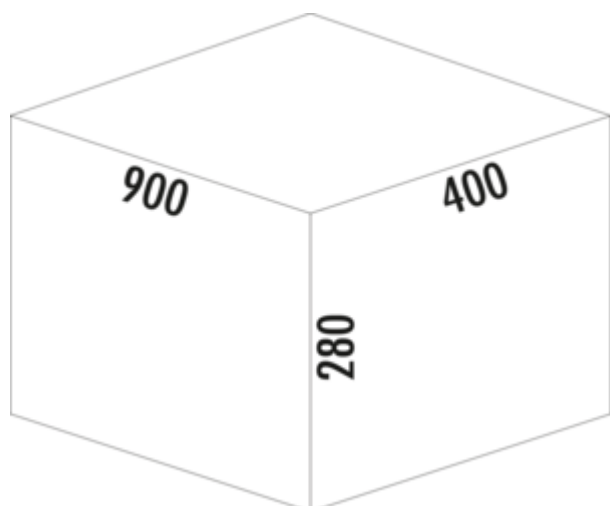

## Cox Stand-UP® 280 S/900-4

Product number: 8013397

Configuration: without bio lid, anthracite, H 280 mm

### Configuration options

8013397 | without bio lid, anthracite, H 280 mm

8013398 | with bio lid, anthracite, H 280 mm

- ✓ Existing pull-outs
- ✓ 46 l
- ✓ Number of containers: 4

For mounting on existing pull-outs with a nominal depth of 450 mm and 500 mm.

- maximum frame height (dimension from the bottom of the drawer to the top edge of the frame) 175 mm
- minimum installation depth (internal dimension of the drawer) 400 mm
- waste volume 46 (2 x 16/ 2 x 7) l
- total height 280 mm
- installation height without complete lid 270 mm
- Complete lid can be mounted behind the upper front to save space.
- bucket height 256 mm

## Technical data

Article type	Waste collection system	Number of containers	4
Height	280 mm	Total volume	46 l
Width	900 mm	Volume/content container 1	16 l
Mounting/Fixing	on existing pull-outs complete lid can be mounted behind the upper front to save space	Volume/content container 2	16 l
Further	maximum frame height (dimension from the bottom of the drawer to the top edge of the frame) 175 mm	Volume/content container 3	7 l
Installation_height_list	280 mm	Volume/content container 4	7 l
Cabinet width	900 mm	Colour guide	anthracite
Shape	angular	Design	Existing pull-outs
Frame colour	anthracite	Volume/Content container	16/16/7/7
Installation depth	400 mm	Organic lid	No
Material container	plastic	Guide rail depth	450 - 500 mm
Colour total cover	anthracite	Bucket height	256 mm
Cover	Yes	full lid	without complete lid 270 mm
Lid type(s)	Complete lid		