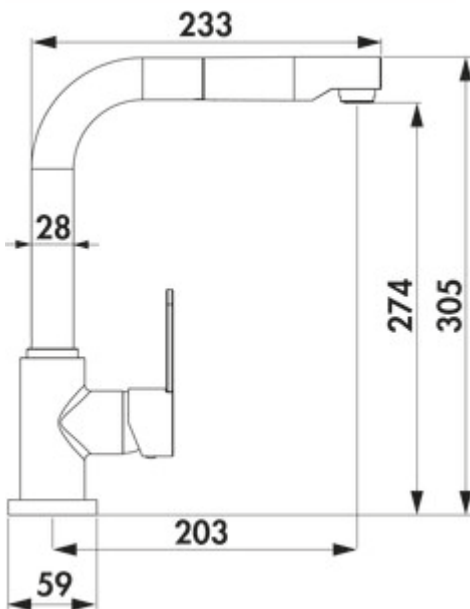

— swivel range 360°

— drill Ø 35 mm

— corresponds to the German and European drinking water regulation/directive

BELGAQUA

MADE IN GERMANY

KERAMISCHE DICHTUNG

[more infos...](#)

Technical data

Article type	Sink faucet	Type of fitting	Single lever faucet
Brand	Wasserwerk	Operating pressure	high pressure
Number of handles	1	Width	59 mm
Total installation height	305 mm	Material	brass
Outreach	203 mm	Number of tap holes	1
Outlet	with swivelling/pull-out	Hoses preassembled	Yes
Discharge height	274 mm	ECO function	energy-saving cold start function
Operating mode	Lever	Temperature limiter/scald protection	scald protection
Drilling diameter	35 mm	Minimum distance wall to centre tap hole	0 mm
Handle position	side lever	Anti-limestone jet regulator	Yes
Cartridge with ceramic sealing discs	Yes	Aerated aerator	Yes
Swivel range outlet	360°	Max. Flow rate at 3 bar	9,3 l/min