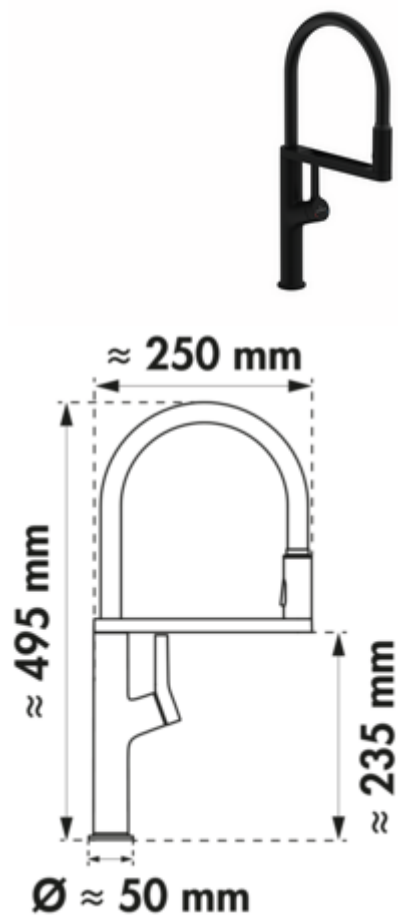

## Wasserwerk Aria

Product number: 5021316

Configuration: black matt, high pressure

- ✓ Sink faucet
- ✓ high pressure
- ✓ with swivelling/pull-out outlet (can be switched to stream or shower)

Single lever faucet. With **swivelling/pull-out** outlet (can be switched to stream or shower), side lever, ceramic cartridge.

— energy-saving cold start function

— swivel range 360°

— drill Ø 35 mm

[more infos...](#)

### Technical data

Article type	Sink faucet	Swivel range outlet	360°
Brand	Wasserwerk	Beam type	Shower jet Comfort beam
Height	495 mm	Type of fitting	Single lever faucet
Outreach	250 mm	Operating pressure	high pressure
Outlet	with swivelling/pull-out outlet (can be switched to stream or shower)	Width	50 mm
Discharge height	235 mm	Cartridge size	25 mm
Operating mode	Lever	ECO function	energy-saving cold start function
Drilling diameter	35 mm	Convertible jet/shower	Yes
Handle position	side lever	Angle of inclination of aerator	0 °
Cartridge with ceramic sealing discs	Yes	Connection hoses	500 mm