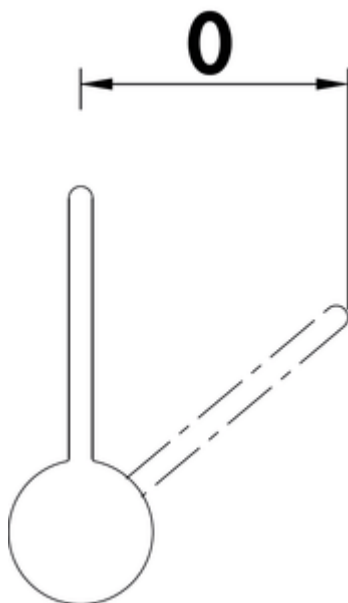

- ✓ Sink faucet
- ✓ high pressure
- ✓ with swivelling/pull-out outlet (can be switched to stream or shower)

Single lever faucet. With **swivelling/pull-out** outlet (can be switched to stream or shower), side lever, ceramic cartridge.

— energy-saving cold start function

— swivel range 360°

— drill Ø 35 mm

[more infos...](#)

### Technical data

Article type	Sink faucet	Swivel range outlet	360°
Brand	Wasserwerk	Beam type	Shower jet Comfort beam
Height	495 mm	Type of fitting	Single lever faucet
Outreach	250 mm	Operating pressure	high pressure
Outlet	with swivelling/pull-out outlet (can be switched to stream or shower)	Width	50 mm
Discharge height	235 mm	Cartridge size	25 mm
Operating mode	Lever	ECO function	energy-saving cold start function
Drilling diameter	35 mm	Convertible jet/shower	Yes
Handle position	side lever	Angle of inclination of aerator	0 °
Cartridge with ceramic sealing discs	Yes	Connection hoses	500 mm