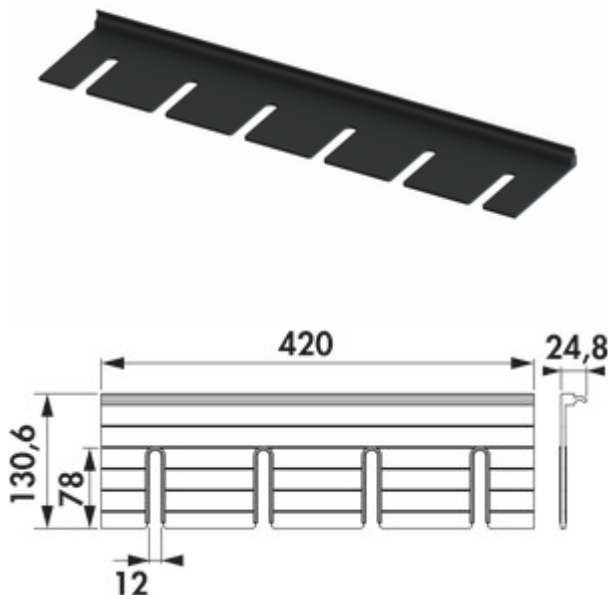

Lucento wine glass holder

Product number: 7062458

Configuration: black

Configuration options

7062458 | black

✓ Rail system

✓ Material: aluminium

Suitable for wine glasses up to Ø 100 mm. Easy to hook in and out.

- high-quality aluminium design
- simply hook into the profile
- four slots with plastic protection profile against scratches
- 420 x 130.6 mm (W x D)

[more infos...](#)

Technical data

Article type	Rail system	Material	aluminium
Warranty	2-year Naber warranty (except for wear parts); the general warranty conditions of Naber GmbH apply.	Field of use & application	Inside
Width	420 mm		