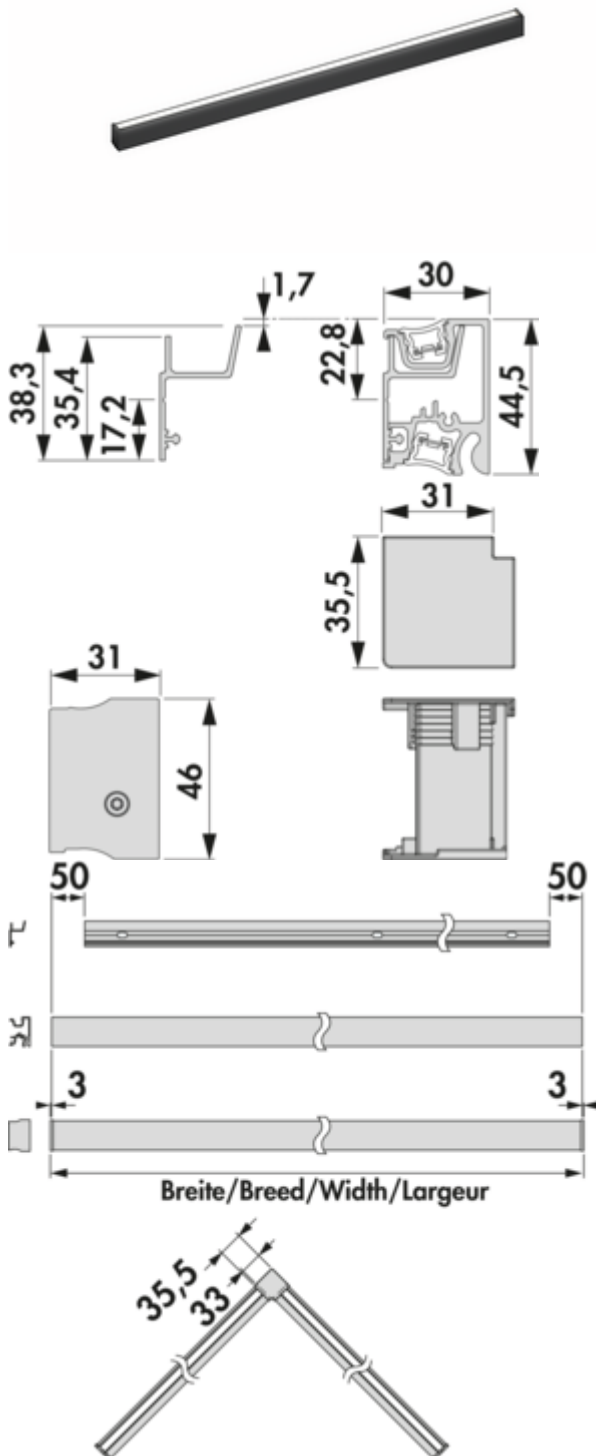

### Configuration options

7062450 | 1200mm, 23.52 W, black

7062451 | 1500mm, 29.4 W, black

7062452 | 1800mm, 35.28 W, black

7062453 | 2600mm, 50.96 W, black

- ✓ Rail system
- ✓ Material: aluminium
- ✓ angular

Universally applicable profile system made of black anodised aluminium for living areas, kitchens or bathrooms.

— profile with LED lighting and light diffuser

— stepless control of the light colour from 2700 K warm white to 6500 K cold white — 24 V

### Set consisting of:

- base profile
- wall profile
- 2 x cover profiles
- 2 x LED strip 9.8 watts per metre, each with 2 x 2000 mm supply cable (1200 and 1500 mm only one)
- strain relief for LED strip
- fittings bag with 2 end caps and 1 inside corner
- fittings bag wall mounting **This product contains a light source with the energy efficiency class C.**

[more infos...](#)

**Technical data**

Article type	Rail system	Shape	angular
Height	44,5 mm	Length of the supply line (primary)	2.000 mm
Width	1.800 mm	Illuminant included	Yes
Material	aluminium	Dimmer	Yes
Field of use & application	Inside	Lighting	Yes