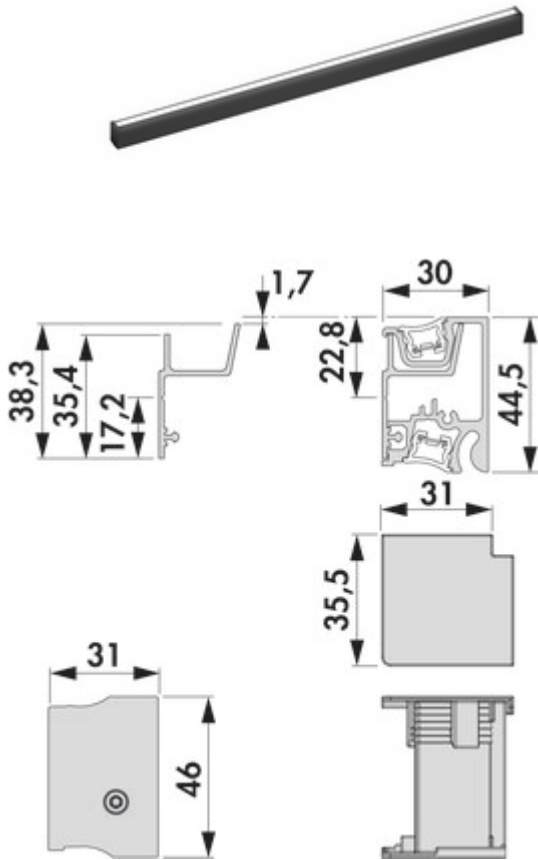

## Lucento profile system

Product number: 7062452

Configuration: 1800mm, 35.28 W, black

### Configuration options

7062450 | 1200mm, 23.52 W, black

7062451 | 1500mm, 29.4 W, black

7062452 | 1800mm, 35.28 W, black

7062453 | 2600mm, 50.96 W, black

- ✓ Rail system
- ✓ Material: aluminium
- ✓ angular

Set consisting of:

- base profile
- wall profile
- 2 x cover profiles
- 2 x LED strip 9.8 watts per metre, each with 2 x 2000 mm supply cable (1200 and 1500 mm only one)
- strain relief for LED strip
- fittings bag with 2 end caps and 1 inside corner
- fittings bag wall mounting This product contains a light source with the energy efficiency class C.

### Technical data

Article type	Rail system	Shape	angular
Height	44,5 mm	Length of the supply line (primary)	2.000 mm
Width	1.800 mm	Illuminant included	Yes
Material	aluminium	Dimmer	Yes
Field of use & application	Inside	Lighting	Yes