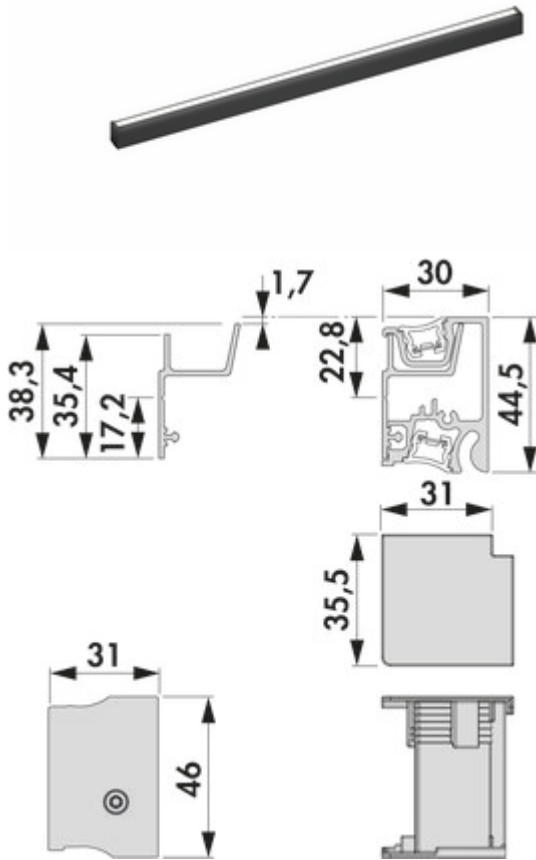

Lucento profile system

Product number: 7062452

Configuration: 1800mm, 35.28 W, black

Configuration options

7062450 | 1200mm, 23.52 W, black

7062451 | 1500mm, 29.4 W, black

7062452 | 1800mm, 35.28 W, black

7062453 | 2600mm, 50.96 W, black

- ✓ Rail system
- ✓ Material: aluminium
- ✓ angular

Universally applicable profile system made of black anodised aluminium for living areas, kitchens or bathrooms.

— profile with LED lighting and light diffuser

— stepless control of the light colour from 2700 K warm white to 6500 K cold white — 24 V

Set consisting of:

— base profile

— wall profile

— 2 x cover profiles

— 2 x LED strip 9.8 watts per metre, each with 2 x 2000 mm supply cable (1200 and 1500 mm only one)

Article type	Rail system	Length of the supply line (primary)	2.000 mm
Width	1.800 mm	Illuminant included	Yes
Material	aluminium	Dimmer	Yes
Field of use & application	Inside	Lighting	Yes
Shape	angular		