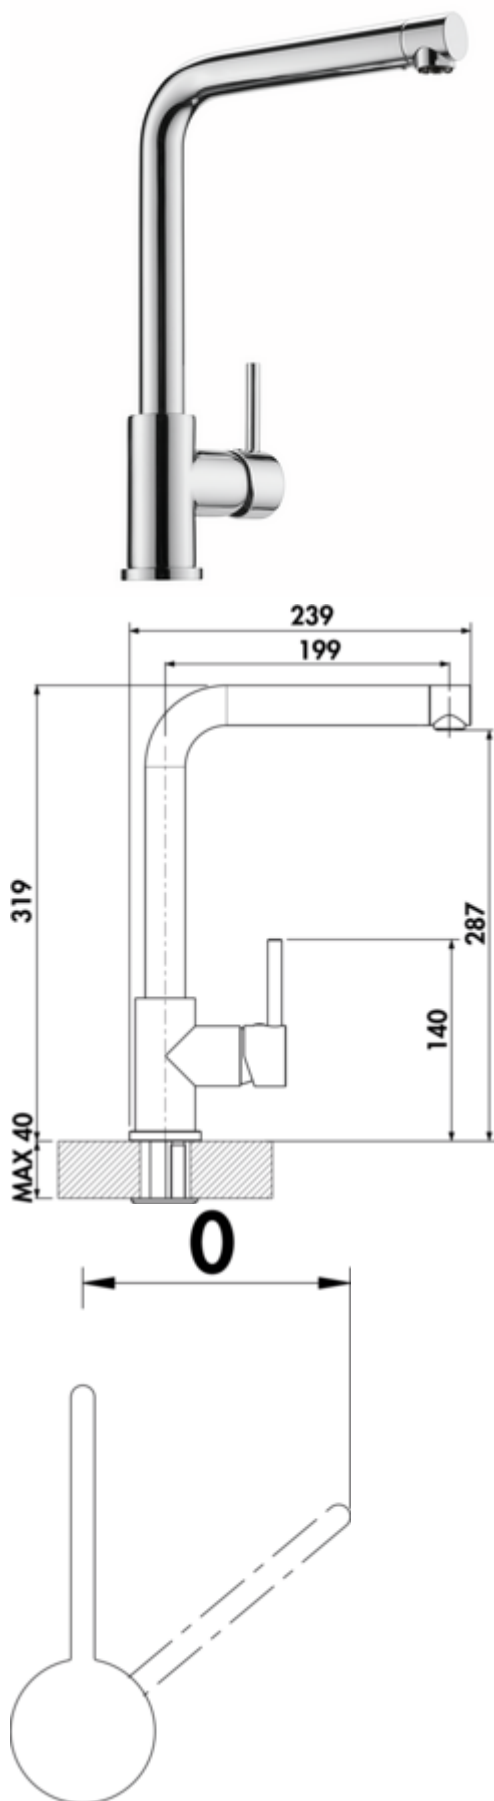

LINEA Arco 1

Product number: 5011257

Configuration: chrome, low pressure

Configuration options

- 5011250 | chrome, high pressure
- 5011251 | stainless steel finish, high pressure
- 5011254 | black matt, high pressure
- 5011255 | graphite, high pressure
- 5011257 | chrome, low pressure
- 5011258 | stainless steel finish, low pressure
- 5011259 | black matt, low pressure
- 5011260 | graphite, low pressure
- 5011270 | copper coloured, high pressure

- ✓ Sink faucet
- ✓ low pressure
- ✓ with swivelling outlet

Single lever faucet. With swivelling outlet, side lever, laminar aerator and ceramic cartridge.

- swivel range 360°
- drill Ø 35 mm
- corresponds to the German and European drinking water regulation/directive

BELGAQUA

[more infos...](#)

Technical data

Article type	Sink faucet	Type of fitting	Single lever faucet
Brand	LINEA	Operating pressure	low pressure
Number of handles	1	Material	brass
Total installation height	319 mm	Worktop thickness	40 mm
Height	319 mm	Number of tap holes	1
Outreach	199 mm	Cartridge size	35 mm
Outlet	with swivelling outlet	Flow rate at 3 bar (cold)	7,2 l/min
Discharge height	287 mm	Flow rate at 3 bar (hot)	7,18 l/min
Operating mode	Lever	Flow rate at 3 bar (mix)	8,53 l/min
Drilling diameter	35 mm	Connection type	G 3/8" F
Handle position	side lever	Connection size	DN 15
Cartridge with ceramic sealing discs	Yes	Connection hoses	450 mm
Swivel range outlet	360°		