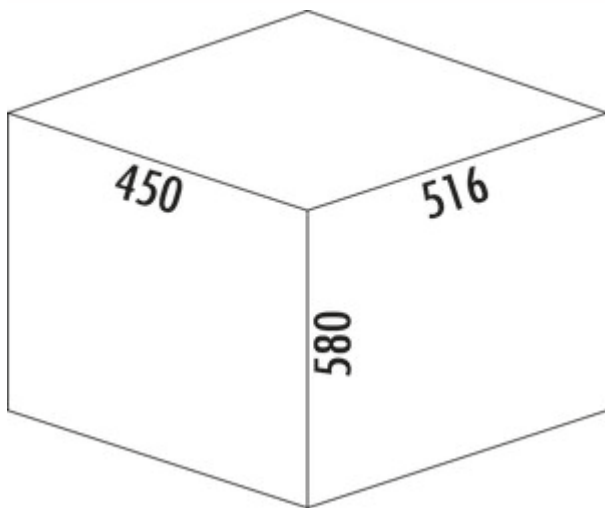

Cox[®] Wash laundry container pull-out 580/450-2

Product number: 8031194

Configuration: white

Configuration options

8031194 | white

- ✓ Equipment for cabinets
 - ✓ Cabinet width: 450 mm
- Laundry container pull-out.
- frame white/guide silver
 - technology: over extension
 - mounting: cabinet side panel and front panel
 - container volume 70 (2 x 35) litres
 - with soft retraction and damping
 - installation depth 516 mm

[more infos...](#)

Technical data

Article type	Equipment for cabinets	Colour total cover	white
Width	450 mm	Cover	Yes
Mounting/Fixing	cabinet wall front panel	Lid type(s)	Complete lid
Cabinet width	450 mm	Number of containers	2
Frame colour	white	Opening technology	over extension
Volume/Content	70 l	Total volume	70 l
Installation depth	516 mm	Volume/content container 1	35 l
Material lid	plastic	Volume/content container 2	35 l
Material container	plastic	Soft closing	Yes
Depth insert	516 mm	Colour guide	silver
Volume/capacity per container	35 l		