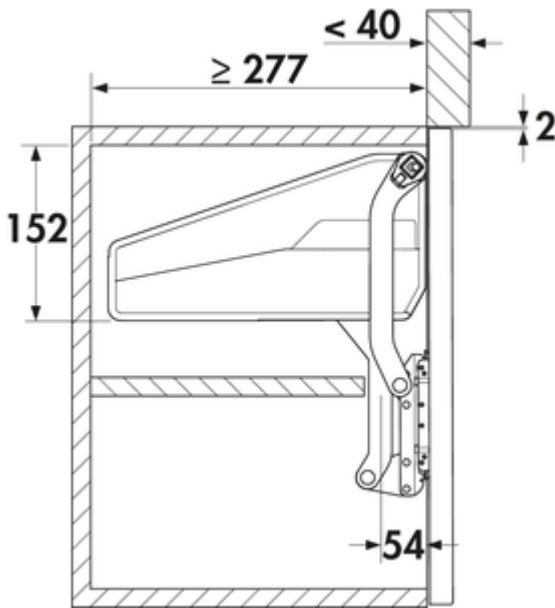

## Door lift fitting FREEslide

Product number: 8031082  
 Configuration: for 600 mm width

**Configuration options**  
 8031082 | for 600 mm width

- ✓ Lift fitting
- ✓ max. front weight for 600-gauge width 3.4–6.7 kg
- ✓ Cabinet width: 600 mm

Parallel lift fitting for hinge-free connection of front doors. Suitable for 16 mm and 19 mm side walls.

[more infos...](#)

### Technical data

Article type	Lift fitting	Carrying capacity	max. front weight for 600-gauge width 3.4–6.7 kg
Width	600 mm	For sidewall thickness	16/19 mm
Mounting/Fixing	cabinet wall the front connection is made using ClickFixx Parallel lift fitting for hinge-free connection of front doors	Soft closing	Yes
Cabinet width	600 mm	Body height	suitable for cabinet heights 430–600 mm