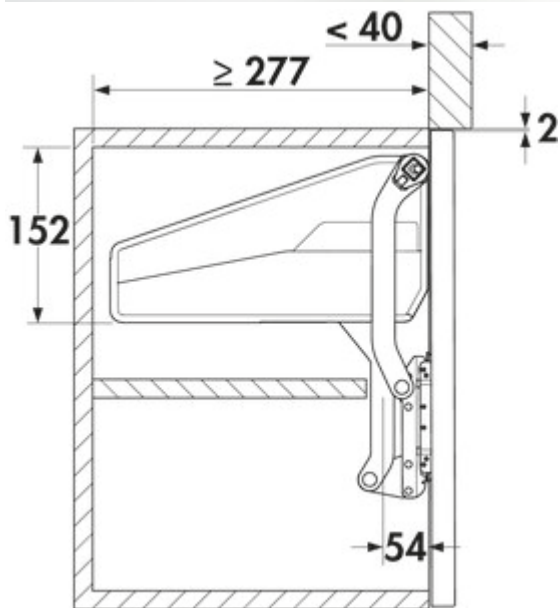

Door lift fitting FREEslide

Product number: 8031082
 Configuration: for 600 mm width

Configuration options
 8031082 | for 600 mm width

- ✓ Lift fitting
- ✓ max. front weight for 600-gauge width 3.4–6.7 kg
- ✓ Cabinet width: 600 mm

Parallel lift fitting for hinge-free connection of front doors. Suitable for 16 mm and 19 mm side walls.

[more infos...](#)

Technical data

Article type	Lift fitting	Carrying capacity	max. front weight for 600-gauge width 3.4–6.7 kg
Width	600 mm	For sidewall thickness	16/19 mm
Mounting/Fixing	cabinet wall the front connection is made using ClickFixx Parallel lift fitting for hinge-free connection of front doors	Soft closing	Yes
Cabinet width	600 mm	Body height	suitable for cabinet heights 430–600 mm