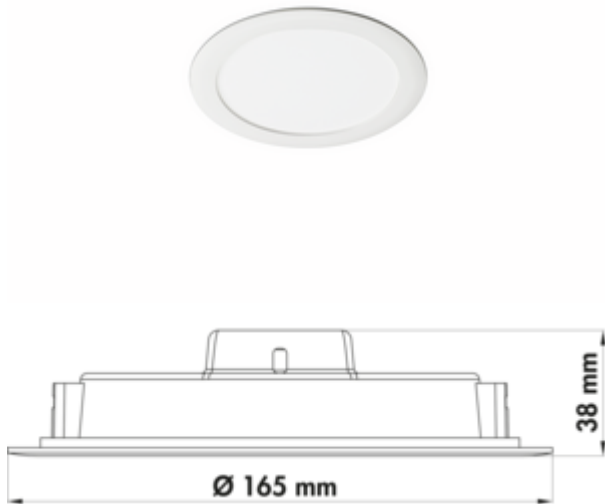

Copertina round LED

Product number: 7062049

Configuration: individual lamp, white

Configuration options

7062049 | individual lamp, white

- ✓ Built-in lamp
- ✓ Ceiling/unit top/kitchen island lamp
- ✓ 3000 K warm white

Built-in lamp, ceiling light, 120 LEDs.

Individual lamp

- 16 watts, **3000 K** warm white
- 100 lumen/watt
- IP20
- incl. converter for 230 V
- with spring clips for installation in cavity ceilings
- cable length primary approx. 120 mm
- external-Ø 165 mm
- installation-Ø 150 mm
- **not dimmable, On/Off function via on-site light switch**

This product contains a light source of energy efficiency class E.

[more infos...](#)

Technical data

Article type	Luminaire	Illuminant included	Yes
Height	38 mm	Housing colour	white
Width	165 mm	Colour temperature	3000 K warm white
Energy efficiency class	E	Illuminant type	LED
Mains voltage	230 V	Replaceable illuminant	No
Transformer / converter required	Yes, included	Light yield	100 lumen/watt
Protection class	IP20	With spring clips for installation in cavity ceilings	Yes
Mounting/Fixing	Ceiling mounting	Connection	One-sided
Certification	CE	Cover colour	white
Switch	No	Number of light points	120
Shape	round	Design	Built-in lamp Ceiling/unit top/kitchen island lamp
Length of the supply line (primary)	120 mm	Illuminant power	16 watts
Outer diameter	165 mm	Installation dimension	Ø 150 mm
Installation depth	38 mm		