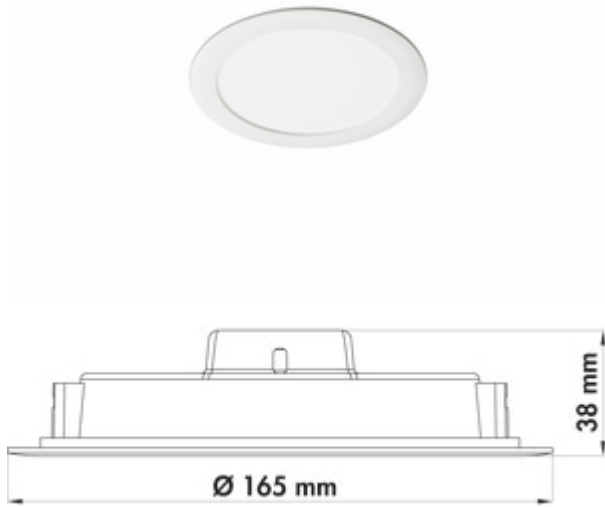

## Copertina round LED

Product number: 7062049

Configuration: individual lamp, white

### Configuration options

7062049 | individual lamp, white

- ✓ Built-in lamp
- ✓ Ceiling/unit top/kitchen island lamp
- ✓ 3000 K warm white

Built-in lamp, ceiling light, 120 LEDs.

### Individual lamp

- 16 watts, 3000 K warm white
  - 100 lumen/watt
  - IP20
  - incl. converter for 230 V
  - with spring clips for installation in cavity ceilings
  - cable length primary approx. 120 mm
  - external-Ø 165 mm
  - installation-Ø 150 mm
  - not dimmable, On/Off function via on-site light switch
- This product contains a light source of energy efficiency class E.

### Technical data

Article type	Luminaire	Illuminant included	Yes
Width	165 mm	Housing colour	white
Energy efficiency class	E	Colour temperature	3000 K warm white
Mains voltage	230 V	Illuminant type	LED
Transformer / converter required	Yes, included	Replaceable illuminant	No
Protection class	IP20	Light yield	100 lumen/watt
Mounting/Fixing	Ceiling mounting	With spring clips for installation in cavity ceilings	Yes
Certification	CE	Connection	One-sided
Switch	No	Cover colour	white
Shape	round	Number of light points	120
Length of the supply line (primary)	120 mm	Design	Built-in lamp Ceiling/unit top/kitchen island lamp
Outer diameter	165 mm	Illuminant power	16 watts
Installation depth	38 mm	Installation dimension	Ø 150 mm