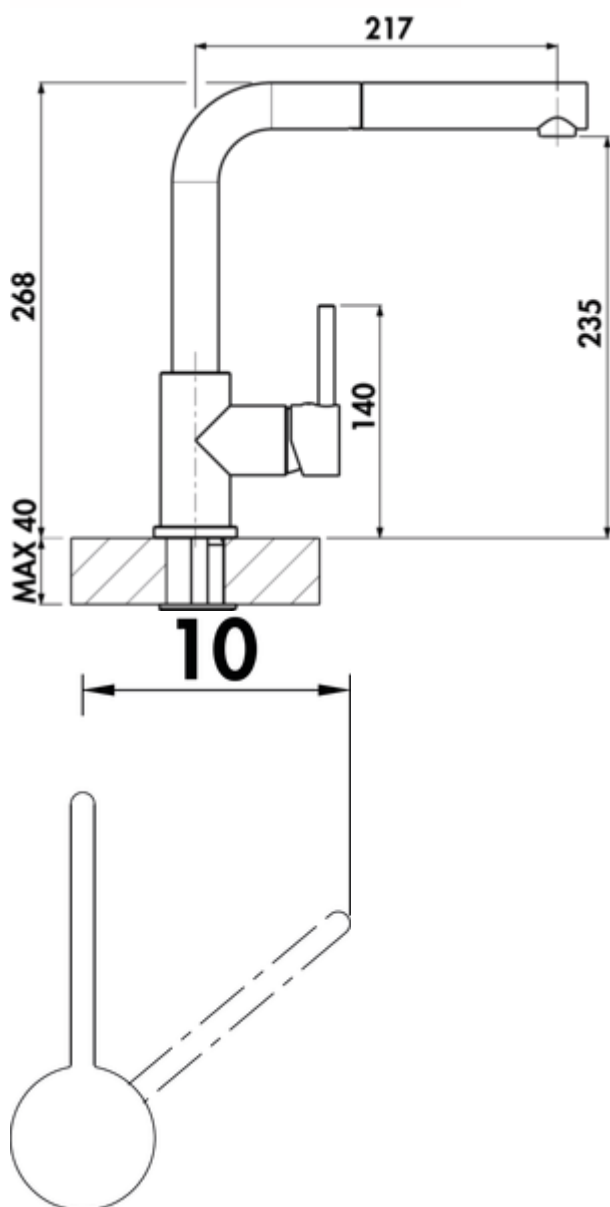

LINEA Arco 2

Product number: 5011271

Configuration: copper coloured, high pressure

Configuration options

- 5011252 | chrome, high pressure
- 5011253 | stainless steel finish, high pressure
- 5011262 | black matt, high pressure
- 5011263 | graphite, high pressure
- 5011265 | chrome, low pressure
- 5011266 | stainless steel finish, low pressure
- 5011267 | black matt, low pressure
- 5011268 | graphite, low pressure
- 5011271 | copper coloured, high pressure

- ✓ Sink faucet
- ✓ high pressure
- ✓ with swivelling/pull-out metal outlet

Single lever faucet. With **swivelling/pull-out** metal outlet, side lever, laminar aerator and ceramic cartridge.

- swivel range 360°
- drill Ø 35 mm
- corresponds to the German and European drinking water regulation/directive

BELGAQUA

[more infos...](#)

Technical data

Article type	Sink faucet	Swivel range outlet	360°
Brand	LINEA	Type of fitting	Single lever faucet
Number of handles	1	Operating pressure	high pressure
Total installation height	268 mm	Material	brass
Height	268 mm	Surface/coating	PVD coating
Outreach	217 mm	Worktop thickness	40 mm
Outlet	with swivelling/pull-out metal outlet	Number of tap holes	1
Discharge height	235 mm	Cartridge size	35 mm
Operating mode	Lever	Minimum distance wall to centre tap hole	10 mm
Drilling diameter	35 mm	Connection type	G 3/8" F
Handle position	side lever	Connection size	DN 15
Cartridge with ceramic sealing discs	Yes	Connection hoses	450 mm