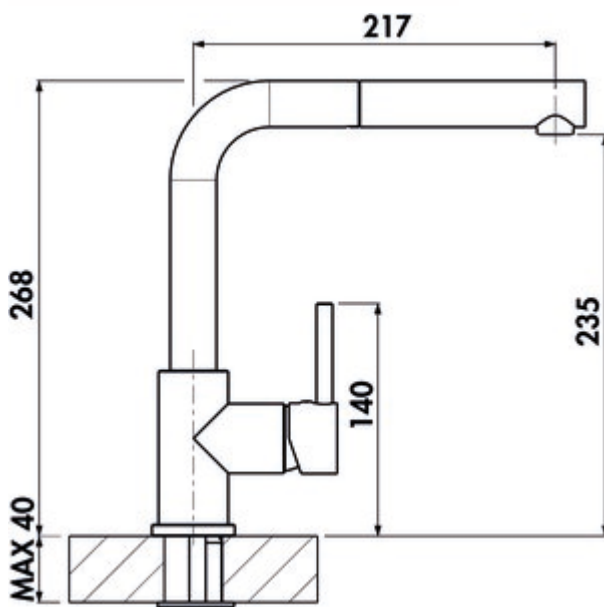

## LINEA Arco 2

Product number: 5011271

Configuration: copper coloured, high pressure

### Configuration options

- 5011252 | chrome, high pressure
- 5011253 | stainless steel finish, high pressure
- 5011262 | black matt, high pressure
- 5011263 | graphite, high pressure
- 5011265 | chrome, low pressure
- 5011266 | stainless steel finish, low pressure
- 5011267 | black matt, low pressure
- 5011268 | graphite, low pressure
- 5011271 | copper coloured, high pressure

- ✓ Sink faucet
- ✓ high pressure
- ✓ with swivelling/pull-out

Single lever faucet. With swivelling/pull-out metal outlet, side lever, laminar aerator and ceramic cartridge.

— swivel range 360°

— drill Ø 35 mm

### Technical data

Article type	Sink faucet	Type of fitting	Single lever faucet
Brand	LINEA	Operating pressure	high pressure
Number of handles	1	Material	brass
Total installation height	268 mm	Surface/coating	PVD coating
Outreach	217 mm	Worktop thickness	40 mm
Outlet	with swivelling/pull-out	Number of tap holes	1
Discharge height	235 mm	Cartridge size	35 mm
Operating mode	Lever	Spring-guided hose shower	No
Drilling diameter	35 mm	Minimum distance wall to centre tap hole	10 mm
Handle position	right	Connection type	G 3/8" F
Cartridge with ceramic sealing discs	Yes	Connection size	DN 15
Swivel range outlet	360°	Connection hoses	450 mm