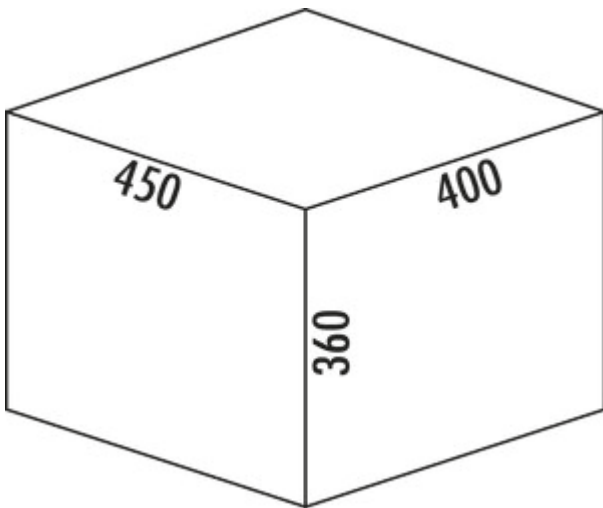

Cox® Box 360 S/450-2

Product number: 8012412

Configuration: light grey

Configuration options

8012412 | light grey

- ✓ Existing pull-outs
- ✓ full pull-out
- ✓ 32 l

For all standard drawers. With non-slip inlay mat and pull-out complete lid.

— waste capacity 32 (2 x 16) liters

— bucket height 326 mm

— total height 360 mm

— The complete lid can be mounted behind the top front to save space.

[more infos...](#)

Technical data

Article type	Waste collection system	Lid type(s)	Complete lid
Width	450 mm	Number of containers	2
Mounting/Fixing	on existing pull-outs	Opening technology	full pull-out
Cabinet width	450 mm	Total volume	32 l
Shape	angular	Volume/content container 1	16 l
More parts	non-slip inlay mat	Volume/content container 2	16 l
Material lid	metal	Design	Existing pull-outs
Material container	plastic	Volume/Content container	16/16
Colour total cover	silver	Retractable total cover	Yes
Cover	Yes	Bucket height	326 mm