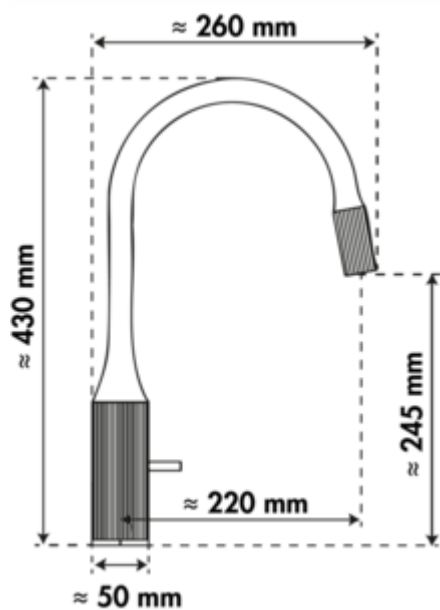

Wasserwerk Grace

Product number: 5021343

Configuration: copper-black matt, high pressure

Configuration options

5021340 | black matt, high pressure

5021341 | stainless steel coloured-black matt, high pressure

5021342 | graphite-black matt, high pressure

5021343 | copper-black matt, high pressure

- ✓ Sink faucet
- ✓ high pressure
- ✓ with swivelling outlet

Single lever faucet. With swivelling outlet, side lever and ceramic cartridge.

— swivel range 360°

— drill Ø 34–38 mm

BELGAQUA

[more infos...](#)

Technical data

Article type	Sink faucet	Swivel range outlet	360°
Brand	Wasserwerk	Type of fitting	Single lever faucet
Number of handles	1	Operating pressure	high pressure
Total installation height	430 mm	Width	50 mm
Height	430 mm	Mounting/Fixing	Quick installation: mounting with M33 x 1.5 threaded studs and locking screws
Outreach	220 mm	Swivel range handle	0 °
Outlet	with swivelling outlet	Number of tap holes	1
Discharge height	245 mm	Hoses preassembled	Yes
Operating mode	Lever	ECO function	energy-saving cold start function
Drilling diameter	34-38 mm	Minimum distance wall to centre tap hole	0 mm
Handle position	side lever	Connection hoses	800 mm
Cartridge with ceramic sealing discs	Yes		