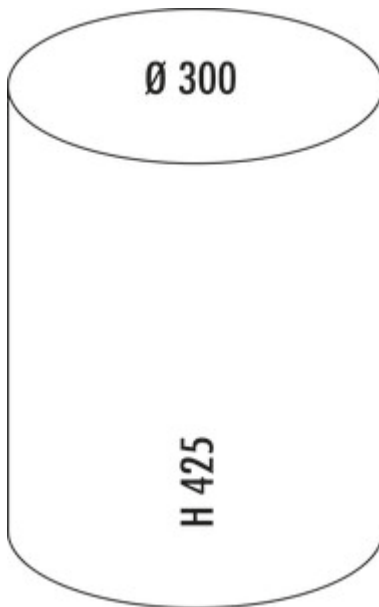

WESCO® Pedal bin 116

Product number: 8012151
Configuration: graphite

Configuration options

8012148 | white
8012150 | nickel silver
8012151 | graphite
8012152 | almond
8012165 | red
8012166 | black matt
8012167 | white matt
8012168 | graphite matt
8012169 | sand matt
8036161 | black

- ✓ Free-standing containers
- ✓ footstep mechanism
- ✓ 13 l
 - waste capacity 13 litres
 - powder-coated sheet steel body and lid
 - plastic insert
 - plastic foot pedal
 - plastic base ring

[more infos...](#)

Technical data

Article type	Free-standing container	Opening technology	footstep mechanism
Brand	WESCO®	Total volume	13 l
Width	300 mm	Volume/content container 1	13 l
Material	powder coated steel sheet	Design	Free-standing containers
Dishwasher safe	Not dishwasher-safe	Waste bin dimensions (Wesco.de)	425 x 300
Shape	round	Old Wesco order no.	116212-13
Material container	plastic	Volume/Content container	13
Cover	Yes	Footstep material	plastic
Lid type(s)	Closing-lid	Material Boden	with plastic edge
Number of containers	1		