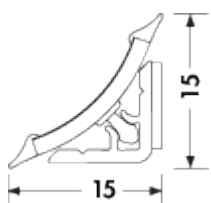

Wall connection profile Slim Line Plus

Product number: 9010038
 Configuration: black

Configuration options
 9010038 | black
 9010039 | stainless steel coloured

- ✓ Wall joint profile
- The top and bottom parts are inserted separately as strips and assembled as a set.
- profile length 2.5 m.
- one-handed installation possible thanks to adhesive tape on the back
- particularly stable fastening by means of screws/nails
- accessories must be ordered separately

Only available in units of 10 pieces = 25 m.

[more infos...](#)

Technical data

Article type	Wall joint profile	Note	only available in units of 10 pieces = 25 m
Height	15 mm	Consisting of	bottom and top
Width	15 mm		