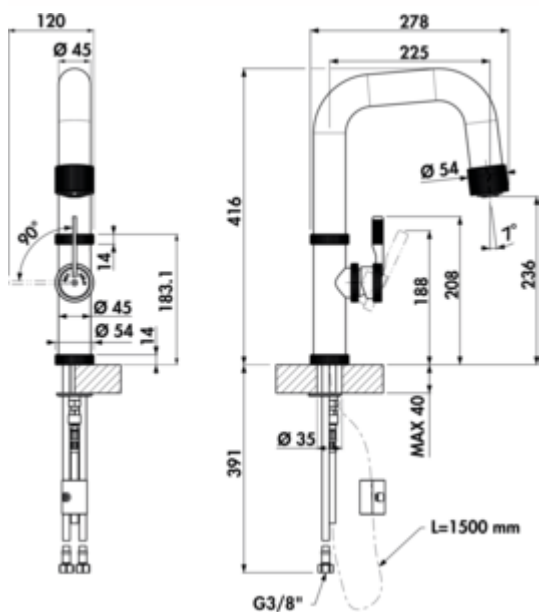

LINEA Raw

Product number: 5011275

Configuration: graphite, high pressure

Configuration options

5011275 | graphite, high pressure

5011276 | black matt, high pressure

- ✓ Sink faucet
- ✓ high pressure

Single lever faucet. With metallic **swivelling/pull-out** hose with shower head (can be switched to stream or shower), side lever and ceramic cartridge.

- swivel range 360°
- drill \varnothing 35 mm
- corresponds to the German and European drinking water regulation/directive

[more infos...](#)

Technical data

Article type	Sink faucet	Operating pressure	high pressure
Brand	LINEA	Width	54 mm
Number of handles	1	Material	brass
Total installation height	416 mm	Worktop thickness	40 mm
Height	416 mm	Swivel range handle	90 °
Outreach	225 mm	Number of tap holes	1
Discharge height	236 mm	Cartridge size	35 mm
Operating mode	Lever	Convertible jet/shower	Yes
Drilling diameter	35 mm	Angle of inclination of aerator	1 °
Handle position	side lever	Type of hose shower	with metallic swivelling/pull-out hose with shower head (can be switched to stream or shower)
Cartridge with ceramic sealing discs	Yes	Connection type	G 3/8" F
Swivel range outlet	360°	Connection size	DN 15
Beam type	Shower jet Comfort beam	Connection hoses	450 mm
Type of fitting	Single lever faucet		