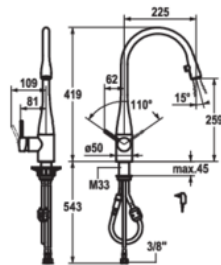

Dimensional sketch (PDF)

KWC EVE

KWC-Nr.	Oberfläche
10.121.103.000FL	ganzchrom
A 225, flexible Anschlussschläuche, Netz AP	
10.121.103.700FL	edelstahl
A 225, flexible Anschlussschläuche, Netz AP	

KWC

Küche mit LEDShine

LUMINAQUA®
Advanced Light Technology

EDELSTAHL
STAINLESS STEEL

Hebelmischer

- Positionierung des Hebels rechts oder links möglich
- TouchProtect - Schutz vor Verbrennungen durch Zweischalenprinzip
- Auszugauslauf verdeckt
  - Neoperl® Caché®
  - integrierter ON/OFF Taster mit Abschaltautomatik nach 45 Minuten
  - bis 600 mm ausziehbar
  - Schlauchoberfläche passend zu Armaturoberfläche
- Schlauchdurchführung, schwenkbar 320°
- EasyLock - einfache Auszugbrausenrückführung
- OptimalSpace - grosszügiger Wasch- / Arbeitsbereich
- KWC Steuerpatrone M 35
  - mit Keramikscheibentechnik
  - Auslaufmenge und Temperatur stufenlos einstellbar
- Flexible Anschlussschläuche 3/8"
- Befestigung mit Gewindestützen M33 x 1.5
- Tischbohrung ø35 mm
- Lieferumfang:
  - Steckernetzteil 100-240 V / Betriebsspannung 6.75 V / Kabellänge 1100 mm

Auslaufmenge 10 l/min (3 bar)
Armaturengeräuschgruppe I

Sortiments, Modell- und technische Änderungen vorbehalten. Massangaben in mm.

www.kwc.com 08.01.2021