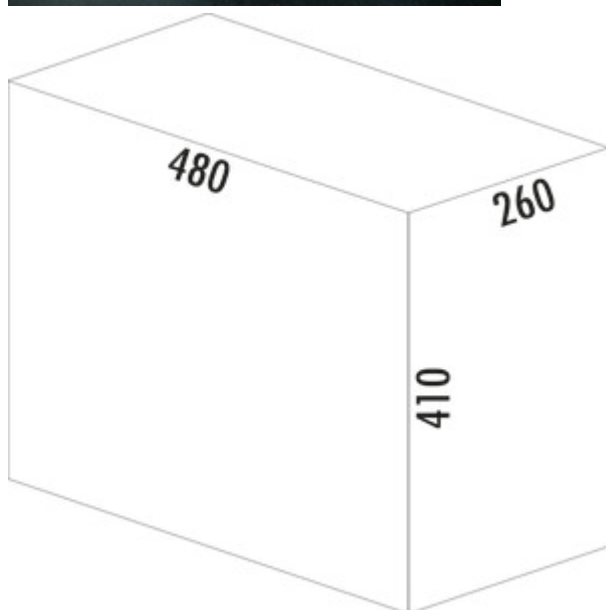

WESCO® Traditionline Trio-Boy® 410 S/300-3

Product number: 8011027
Configuration: aluminium grey

Configuration options

8011027 | aluminium grey

- ✓ Pull-out technology for rotating doors
- ✓ full pull-out
- ✓ 30 l
- waste capacity 30 (3 x 10) liters
- technology: full pull-out
- fitting: cabinet bottom

[more infos...](#)

Technical data

Article type	Waste collection system	Number of containers	3
Brand	WESCO®	Opening technology	full pull-out
Width	260 mm	Total volume	30 l
Mounting/Fixing	cabinet bottom	Volume/content container 1	10 l
Cabinet width	300 mm	Volume/content container 2	10 l
Shape	angular	Volume/content container 3	10 l
Material lid	plastic	Colour container lid	aluminium grey
Material container	plastic	Design	Pull-out technology for rotating doors
Cover	Yes	Volume/Content container	10/10/10
Lid type(s)	Complete lid		