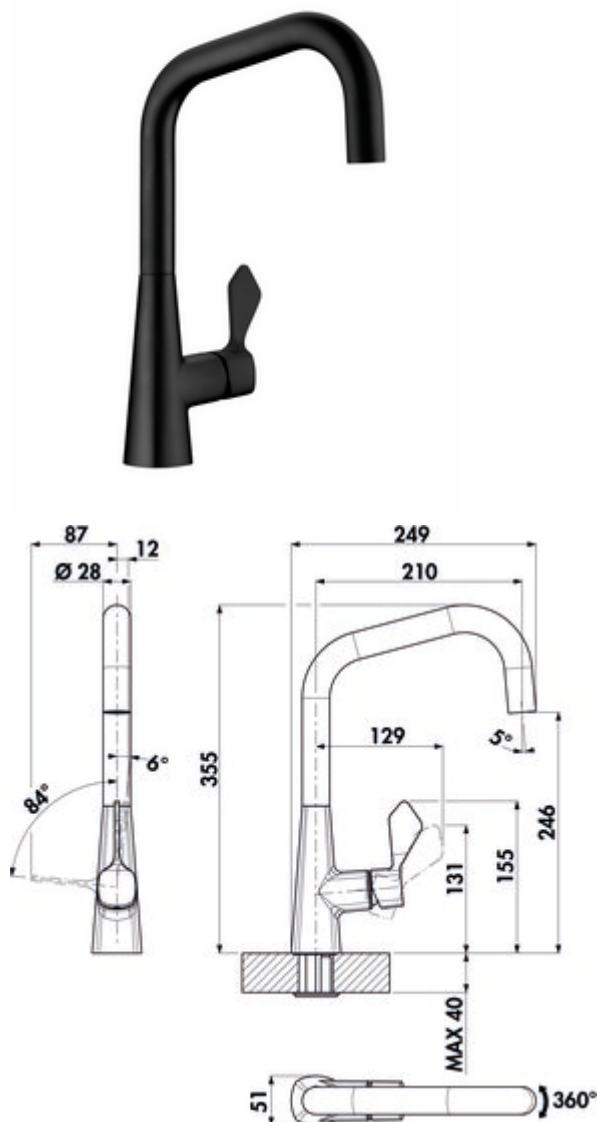

## LINEA Umore 1

Product number: 5011337

Configuration: black matt, high pressure

### Configuration options

5011336 | chrome, high pressure

5011337 | black matt, high pressure

5011338 | stainless steel finish, high pressure

- ✓ Sink faucet
- ✓ high pressure
- ✓ Swivelling

Single lever mixer. With swivelling outlet, side lever and ceramic cartridge.

— swivel range 360°

— drill Ø 35 mm

[more infos...](#)

## Technical data

Article type	Sink faucet	Factory customer service	No
Brand	LINEA	Type of fitting	Single lever faucet
Number of handles	1	Operating pressure	high pressure
Total installation height	355 mm	Material	brass
Outreach	210 mm	Surface/coating	powder coated
Outlet	Swivelling	Worktop thickness	40 mm
Discharge height	246 mm	Swivel range handle	84 °
Operating mode	Lever	Number of tap holes	1
Drilling diameter	35 mm	Cartridge size	35 mm
Handle position	right	Angle of inclination of aerator	5 °
Manufacturer's warranty	5 years manufacturer's warranty (except on wearing parts) 10-year after-sales guarantee on spare parts Your claim to customer service during the warranty period will be settled individually by agreement.	Connection type	G 3/8" F
Cartridge with ceramic sealing discs	Yes	Connection size	DN 15
Swivel range outlet	360°	Connection hoses	450 mm