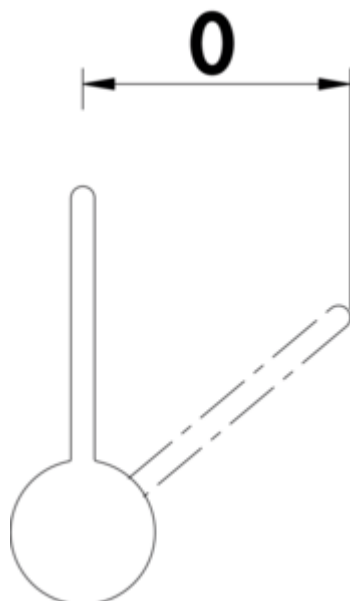

SERVIZIO Namor® 4 window fitting

Product number: 5025036

Configuration: black matt, high pressure

Configuration options

5025035 | stainless steel, high pressure

5025036 | black matt, high pressure

- ✓ Sink faucet
- ✓ high pressure
- ✓ energy-saving cold start function

Single lever faucet. With swivelling/pull-out hose with shower head (can be switched to stream or shower), side lever, laminar aerator and ceramic cartridge.

— height when tilted only 50 mm

— swivel range 120°

— drill Ø 35 mm

— corresponds to the German and European drinking water regulation/directive

[more infos...](#)

Technical data

Article type	Sink faucet	Operating pressure	high pressure
Brand	SERVIZIO	Width	48 mm
Number of handles	1	Material	stainless steel
Height	308 mm	Surface/coating	powder coated
Outreach	219 mm	Window fitting	Yes
Discharge height	270 mm	Swivel range handle	0 °
Operating mode	Lever	Number of tap holes	1
Drilling diameter	35 mm	ECO function	energy-saving cold start function
Handle position	side lever	Convertible jet/shower	Yes
Lever length	106 mm	Length shower hose	820 mm
Cartridge with ceramic sealing discs	Yes	Height tilted	50 mm
Swivel range outlet	120°	Type of hose shower	with swivelling/pull-out hose with shower head (can be switched to stream or shower)
Beam type	Laminar beam	Connection hoses	820 mm
Type of fitting	Single lever faucet		