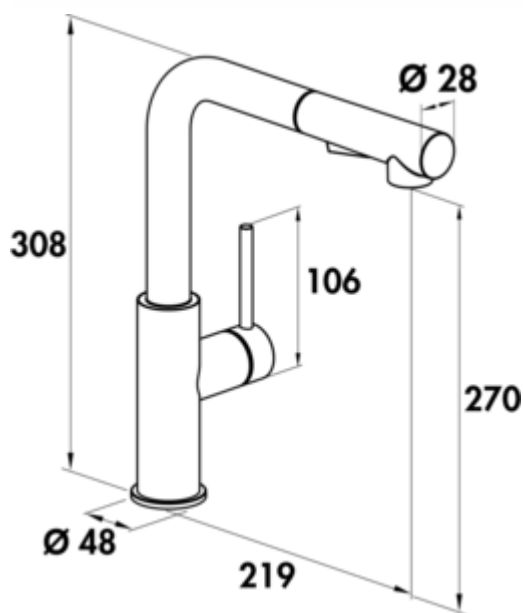

SERVIZIO Namor® 4 window fitting

Product number: 5025036

Configuration: black matt, high pressure

Configuration options

5025035 | stainless steel, high pressure

5025036 | black matt, high pressure

- ✓ Sink faucet
- ✓ high pressure
- ✓ energy-saving cold start function

Single lever faucet. With swivelling/pull-out hose with shower head (can be switched to stream or shower), side lever, laminar aerator and ceramic cartridge.

— height when tilted only 50 mm

— swivel range 120°

— drill Ø 35 mm

— corresponds to the German and European drinking water regulation/directive

[more infos...](#)

Technical data

Article type	Sink faucet	Operating pressure	high pressure
Brand	SERVIZIO	Width	48 mm
Number of handles	1	Material	stainless steel
Height	308 mm	Surface/coating	powder coated
Outreach	219 mm	Window fitting	Yes
Discharge height	270 mm	Swivel range handle	0 °
Operating mode	Lever	Number of tap holes	1
Drilling diameter	35 mm	ECO function	energy-saving cold start function
Handle position	side lever	Convertible jet/shower	Yes
Lever length	106 mm	Length shower hose	820 mm
Cartridge with ceramic sealing discs	Yes	Height tilted	50 mm
Swivel range outlet	120°	Type of hose shower	with swivelling/pull-out hose with shower head (can be switched to stream or shower)
Beam type	Laminar beam	Connection hoses	820 mm
Type of fitting	Single lever faucet		