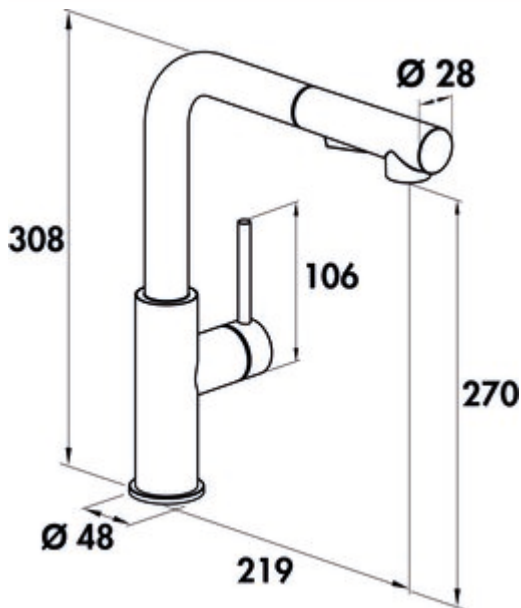

SERVIZIO Namor® 4 window fitting

Product number: 5025036

Configuration: black matt, high pressure

Configuration options

5025035 | stainless steel, high pressure

5025036 | black matt, high pressure

- ✓ Sink faucet
- ✓ high pressure
- ✓ energy-saving cold start function

Single lever faucet. With swivelling/pull-out hose with shower head (can be switched to stream or shower), side lever, laminar aerator and ceramic cartridge.

— height when tilted only 50 mm

— swivel range 120°

— drill Ø 35 mm

— corresponds to the German and European drinking water regulation/directive

[more infos...](#)

Technical data

Article type	Sink faucet	Operating pressure	high pressure
Brand	SERVIZIO	Width	48 mm
Number of handles	1	Material	stainless steel
Height	308 mm	Surface/coating	powder coated
Outreach	219 mm	Window fitting	Yes
Discharge height	270 mm	Swivel range handle	0 °
Operating mode	Lever	Number of tap holes	1
Drilling diameter	35 mm	ECO function	energy-saving cold start function
Handle position	side lever	Convertible jet/shower	Yes
Lever length	106 mm	Length shower hose	820 mm
Cartridge with ceramic sealing discs	Yes	Height tilted	50 mm
Swivel range outlet	120°	Type of hose shower	with swivelling/pull-out hose with shower head (can be switched to stream or shower)
Beam type	Laminar beam	Connection hoses	820 mm
Type of fitting	Single lever faucet		