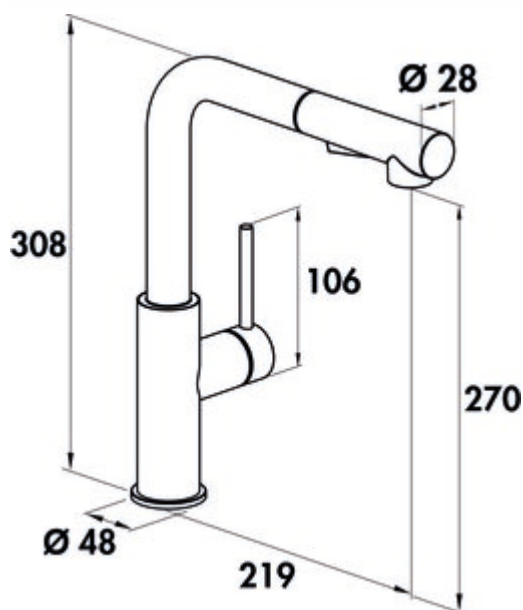

SERVIZIO Namor® 4 window fitting

Product number: 5025036

Configuration: black matt, high pressure

Configuration options

5025035 | stainless steel, high pressure

5025036 | black matt, high pressure

- ✓ Sink faucet
- ✓ high pressure
- ✓ energy-saving cold start function

Single lever faucet. With swivelling/pull-out hose with shower head (can be switched to stream or shower), side lever, laminar aerator and ceramic cartridge.

- height when tilted only 50 mm
- swivel range 120°
- drill Ø 35 mm
- corresponds to the German and European drinking water regulation/directive

[more infos...](#)

Technical data

Article type	Sink faucet	Operating pressure	high pressure
Brand	SERVIZIO	Width	48 mm
Number of handles	1	Material	stainless steel
Outreach	219 mm	Surface/coating	powder coated
Discharge height	270 mm	Window fitting	Yes
Operating mode	Lever	Swivel range handle	0 °
Drilling diameter	35 mm	Number of tap holes	1
Handle position	side lever	ECO function	energy-saving cold start function
Lever length	106 mm	Convertible jet/shower	Yes
Cartridge with ceramic sealing discs	Yes	Length shower hose	820 mm
Swivel range outlet	120°	Height tilted	50 mm
Beam type	Laminar beam	Type of hose shower	with swivelling/pull-out hose with shower head (can be switched to stream or shower)
Type of fitting	Single lever faucet	Connection hoses	820 mm