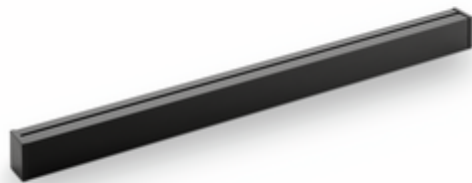

## Linero MosaiQ profile strips set-1

Product number: 8045201

Configuration: L 600 mm, black matt

### Configuration options

- 8045001 | L 600 mm, stainless steel coloured
- 8045002 | L 900 mm, stainless steel coloured
- 8045003 | L 1200 mm, stainless steel coloured
- 8045004 | L 1500 mm, stainless steel coloured
- 8045201 | L 600 mm, black matt
- 8045202 | L 900 mm, black matt
- 8045203 | L 1200 mm, black matt
- 8045204 | L 1500 mm, black matt

- ✓ Rail system
- ✓ Material: aluminium
- ✓ straight

Rail system. Aluminium.

Set consisting of:

- 1 aluminium profile strip (41.5 x 33 mm, H x D)
- 2 end pieces, 1 connector plus screws and dowels

[more infos...](#)

### Technical data

Article type	Rail system	Mounting/Fixing	Screw fastening
Height	41,5 mm	Shape	straight
Width	600 mm	Consisting of	1 aluminium profile strip (41.5 x 33 mm, H x D) 2 end pieces 1 connector plus screws and dowels
Material	aluminium		