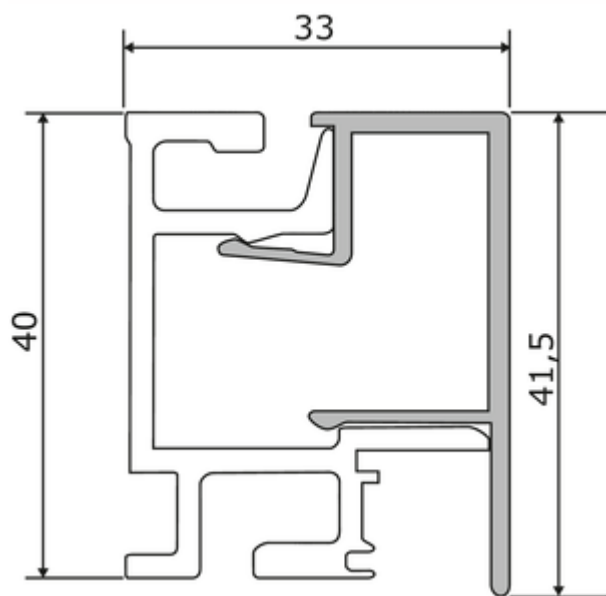

## Linero MosaiQ profile strips set-1

Product number: 8045201

Configuration: L 600 mm, black matt

### Configuration options

- 8045001 | L 600 mm, stainless steel coloured
- 8045002 | L 900 mm, stainless steel coloured
- 8045003 | L 1200 mm, stainless steel coloured
- 8045004 | L 1500 mm, stainless steel coloured
- 8045201 | L 600 mm, black matt
- 8045202 | L 900 mm, black matt
- 8045203 | L 1200 mm, black matt
- 8045204 | L 1500 mm, black matt

- ✓ Rail system
- ✓ Material: aluminium
- ✓ straight

Rail system. Aluminium.

Set consisting of:

- 1 aluminium profile strip (41.5 x 33 mm, H x D)
- 2 end pieces, 1 connector plus screws and dowels

[more infos...](#)

### Technical data

Article type	Rail system	Mounting/Fixing	Screw fastening
Height	41,5 mm	Shape	straight
Width	600 mm	Consisting of	1 aluminium profile strip (41.5 x 33 mm, H x D) 2 end pieces 1 connector plus screws and dowels
Material	aluminium		