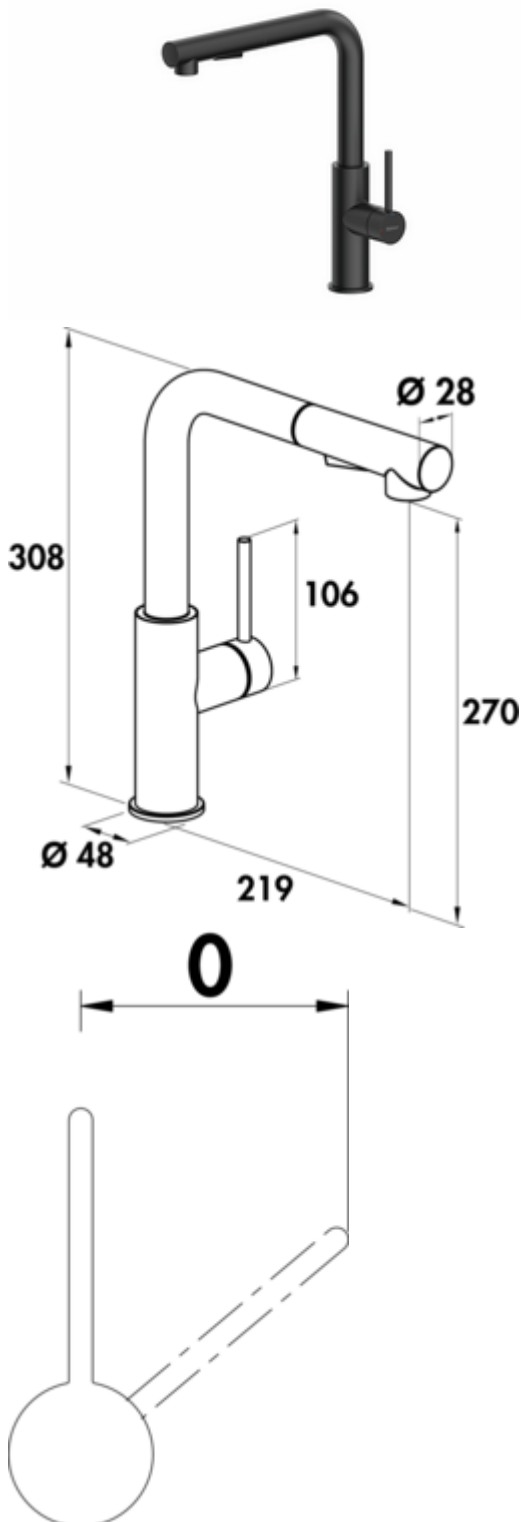

SERVIZIO Namor® 4

Product number: 5025008

Configuration: black matt, high pressure

Configuration options

5025007 | stainless steel, high pressure

5025008 | black matt, high pressure

5025045 | gunmetal, high pressure

- ✓ Sink faucet
- ✓ high pressure
- ✓ energy-saving cold start function

Single lever mixer. With **swivelling/pull-out** hose with shower head (can be switched to stream or shower), side lever, laminar aerator and ceramic cartridge.

— swivel range 120°

— drill $\varnothing$ 35 mm

— shower hose: simple click fastening

— corresponds to the German and European drinking water regulation/directive

[more infos...](#)