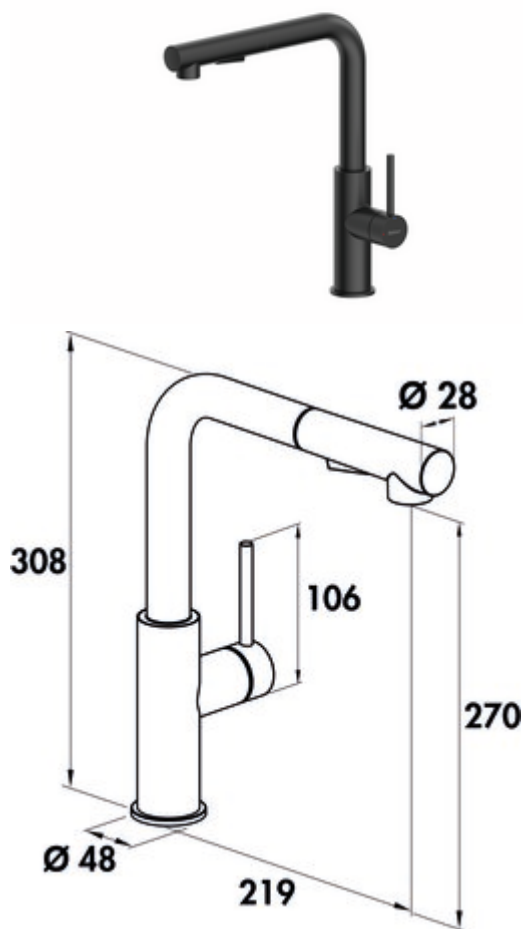

SERVIZIO Namor® 4

Product number: 5025008

Configuration: black matt, high pressure

Configuration options

5025007 | stainless steel, high pressure

5025008 | black matt, high pressure

5025045 | gunmetal, high pressure

- ✓ Sink faucet
- ✓ high pressure
- ✓ energy-saving cold start function

Single lever mixer. With swivelling/pull-out hose with shower head (can be switched to stream or shower), side lever, laminar aerator and ceramic cartridge.

— swivel range 120°

— drill Ø 35 mm

— shower hose: simple click fastening

— corresponds to the German and European drinking water regulation/directive

[more infos...](#)

Technical data

Article type	Sink faucet	Material	stainless steel
Brand	SERVIZIO	Mounting/Fixing	showerhead hose: simple click attachment
Number of handles	1	Surface/coating	powder coated
Total installation height	308 mm	Cartridge size	25 mm
Height	308 mm	ECO function	energy-saving cold start function
Outreach	219 mm	Convertible jet/shower	Yes
Discharge height	270 mm	Type of hose shower	with swivelling/pull-out hose with shower head (can be switched to stream or shower)
Operating mode	Lever	Max. Flow rate at 3 bar	6,88 l/min
Drilling diameter	35 mm	Flow rate at 3 bar (cold)	6,12 l/min
Handle position	side lever	Flow rate at 3 bar (hot)	6,08 l/min
Lever length	106 mm	Flow rate at 3 bar (mix)	6,88 l/min
Cartridge with ceramic sealing discs	Yes	Flow rate at 3 bar (spray cold)	5,33 l/min
Swivel range outlet	120°	Flow rate at 3 bar (spray hot)	5,4 l/min
Beam type	Laminar beam	Flow rate at 3 bar (spray mix)	5,78 l/min
Type of fitting	Single lever faucet	Size laminar flow regulator	M16,5x1
Operating pressure	high pressure	Connection hoses	700 mm
Width	48 mm	Shower hose version	simple click fastening