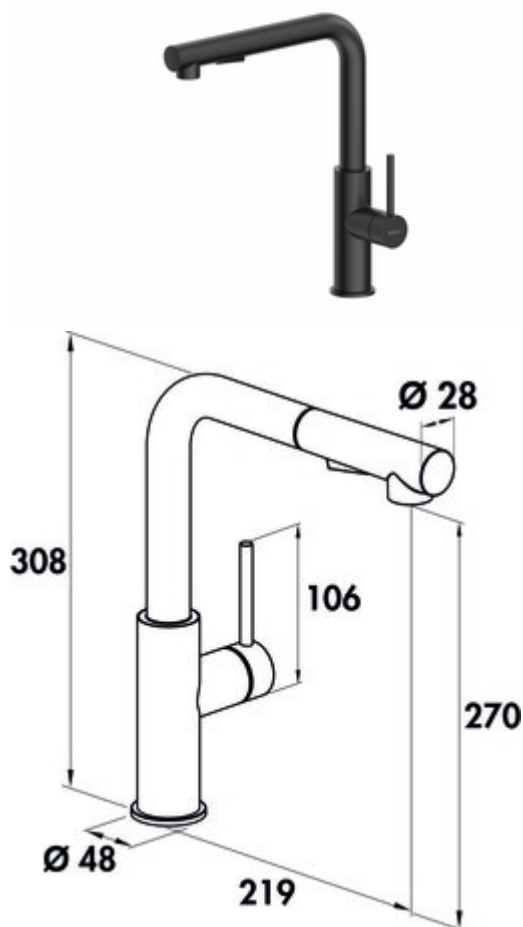

SERVIZIO Namor® 4

Product number: 5025008

Configuration: black matt, high pressure

Configuration options

5025007 | stainless steel, high pressure

5025008 | black matt, high pressure

5025045 | gunmetal, high pressure

- ✓ Sink faucet
- ✓ high pressure
- ✓ energy-saving cold start function

Single lever mixer. With swivelling/pull-out hose with shower head (can be switched to stream or shower), side lever, laminar aerator and ceramic cartridge.

— swivel range 120°

— drill Ø 35 mm

— shower hose: simple click fastening

— corresponds to the German and European drinking water regulation/directive

[more infos...](#)

Technical data

Article type	Sink faucet	Material	stainless steel
Brand	SERVIZIO	Mounting/Fixing	showerhead hose: simple click attachment
Number of handles	1	Surface/coating	powder coated
Total installation height	308 mm	Cartridge size	25 mm
Height	308 mm	ECO function	energy-saving cold start function
Outreach	219 mm	Convertible jet/shower	Yes
Discharge height	270 mm	Type of hose shower	with swivelling/pull-out hose with shower head (can be switched to stream or shower)
Operating mode	Lever	Max. Flow rate at 3 bar	6,88 l/min
Drilling diameter	35 mm	Flow rate at 3 bar (cold)	6,12 l/min
Handle position	side lever	Flow rate at 3 bar (hot)	6,08 l/min
Lever length	106 mm	Flow rate at 3 bar (mix)	6,88 l/min
Cartridge with ceramic sealing discs	Yes	Flow rate at 3 bar (spray cold)	5,33 l/min
Swivel range outlet	120°	Flow rate at 3 bar (spray hot)	5,4 l/min
Beam type	Laminar beam	Flow rate at 3 bar (spray mix)	5,78 l/min
Type of fitting	Single lever faucet	Size laminar flow regulator	M16,5x1
Operating pressure	high pressure	Connection hoses	700 mm
Width	48 mm	Shower hose version	simple click fastening