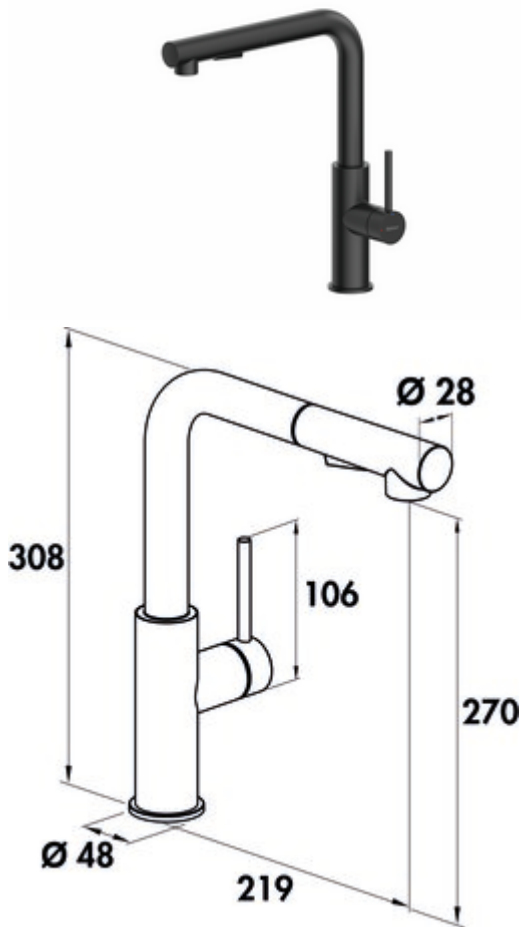

SERVIZIO Namor® 4

Product number: 5025008

Configuration: black matt, high pressure

Configuration options

5025007 | stainless steel, high pressure

5025008 | black matt, high pressure

5025045 | gunmetal, high pressure

- ✓ Sink faucet
- ✓ high pressure
- ✓ energy-saving cold start function

Single lever mixer. With swivelling/pull-out hose with shower head (can be switched to stream or shower), side lever, laminar aerator and ceramic cartridge.

— swivel range 120°

— drill Ø 35 mm

— shower hose: simple click fastening

— corresponds to the German and European drinking water regulation/directive

[more infos...](#)

Technical data

Article type	Sink faucet	Mounting/Fixing	showerhead hose: simple click attachment
Brand	SERVIZIO	Surface/coating	powder coated
Number of handles	1	Cartridge size	25 mm
Total installation height	308 mm	ECO function	energy-saving cold start function
Outreach	219 mm	Convertible jet/shower	Yes
Discharge height	270 mm	Type of hose shower	with swivelling/pull-out hose with shower head (can be switched to stream or shower)
Operating mode	Lever	Max. Flow rate at 3 bar	6,88 l/min
Drilling diameter	35 mm	Flow rate at 3 bar (cold)	6,12 l/min
Handle position	side lever	Flow rate at 3 bar (hot)	6,08 l/min
Lever length	106 mm	Flow rate at 3 bar (mix)	6,88 l/min
Cartridge with ceramic sealing discs	Yes	Flow rate at 3 bar (spray cold)	5,33 l/min
Swivel range outlet	120°	Flow rate at 3 bar (spray hot)	5,4 l/min
Beam type	Laminar beam	Flow rate at 3 bar (spray mix)	5,78 l/min
Type of fitting	Single lever faucet	Size laminar flow regulator	M16,5x1
Operating pressure	high pressure	Connection hoses	700 mm
Width	48 mm	Shower hose version	simple click fastening
Material	stainless steel		