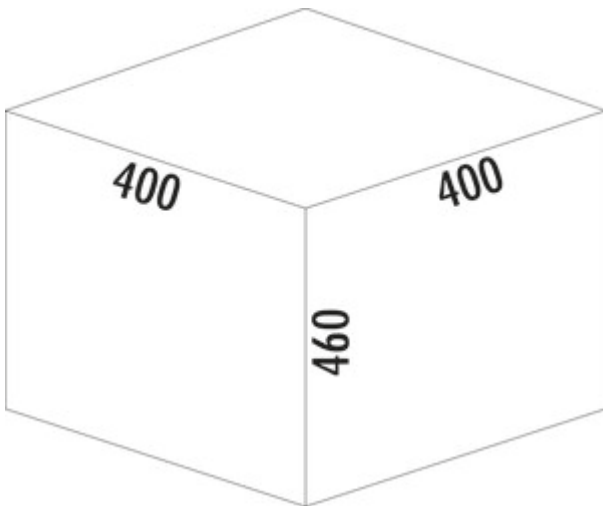

Cox[®] Base 460 S/400-2

Product number: 8012356

Configuration: light grey, H 460 mm

Configuration options

8012356 | light grey, H 460 mm

- ✓ Front pull-out system
- ✓ full pull-out
- ✓ 25 l

With pull-out complete lid.

- guide rail depth 470 mm
- waste capacity 25 (2 x 12.5) liters
- technology: full pull-out
- frame/guide silver
- complete lid silver
- fitting: cabinet wall and front panel
- with soft retraction and damping

[more infos...](#)

Technical data

Article type	Waste collection system	Opening technology	full pull-out
Width	400 mm	Total volume	25 l
CE marking on the product	No	Volume/content container 1	12,5 l
Mounting/Fixing	cabinet wall front panel	Volume/content container 2	12,5 l
Cabinet width	400 mm	Soft closing	Yes
Shape	square	Colour guide	silver
Frame colour	silver	Design	Front pull-out system
Material container	plastic	Volume/Content container	12,5/12,5
Colour total cover	silver	Retractable total cover	Yes
Cover	Yes	Guide rail depth	470 mm
Lid type(s)	Complete lid	Locking mechanism	With damper
Number of containers	2		