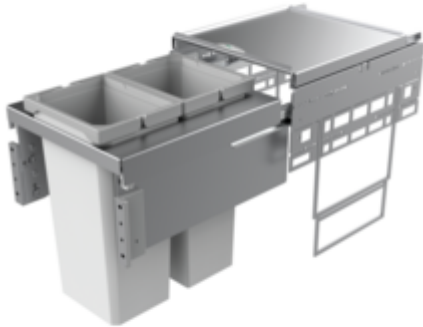

Cox[®] Base 460 S/400-2

Product number: 8012356

Configuration: light grey, H 460 mm

Configuration options

8012356 | light grey, H 460 mm

- ✓ Front pull-out system
- ✓ full pull-out
- ✓ 25 l

With pull-out complete lid.

- guide rail depth 470 mm
- waste capacity 25 (2 x 12.5) liters
- technology: full pull-out
- frame/guide silver
- complete lid silver
- fitting: cabinet wall and front panel
- with soft retraction and damping

[more infos...](#)

Technical data

Article type	Waste collection system	Opening technology	full pull-out
Width	400 mm	Total volume	25 l
CE marking on the product	No	Volume/content container 1	12,5 l
Mounting/Fixing	cabinet wall front panel	Volume/content container 2	12,5 l
Cabinet width	400 mm	Soft closing	Yes
Shape	square	Colour guide	silver
Frame colour	silver	Design	Front pull-out system
Material container	plastic	Volume/Content container	12,5/12,5
Colour total cover	silver	Retractable total cover	Yes
Cover	Yes	Guide rail depth	470 mm
Lid type(s)	Complete lid	Locking mechanism	With damper
Number of containers	2		

Spare Parts

8012319	Cox® system container, Single bucket, light grey, 12.5 liters
8010153	Complete lid, Accessory, silver

Recommendations

8012309	Cox® Base single bucket, Single bucket, light grey
---------	--