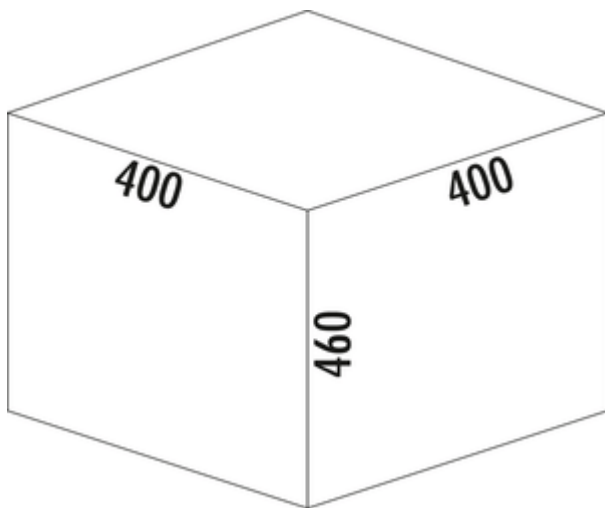

Cox[®] Base 460 R/400-1

Product number: 8012443

Configuration: light grey, H 460 mm

Configuration options

8012443 | light grey, H 460 mm

✓ Front pull-out system

✓ full pull-out

✓ 39 l

With pull-out complete lid.

— guide rail depth 470 mm

— waste capacity 39 l

— technology: full pull-out

— frame/guide silver

— complete lid silver

— fitting: cabinet wall and front panel

— for 16/19 mm side walls

— **incl. top frame for bag attachment**

— **with soft retraction and damping**

[more infos...](#)

Technical data

Article type	Waste collection system	Lid type(s)	Complete lid
Height	460 mm	Number of containers	1
Width	400 mm	Opening technology	full pull-out
Mounting/Fixing	cabinet wall front panel	Total volume	39 l
Installation_height_list	460 mm	Volume/content container 1	39 l
Cabinet width	400 mm	Soft closing	Yes
Shape	angular	Colour guide	silver
Frame colour	grey	Design	Front pull-out system
For sidewall thickness	16/19 mm	Volume/Content container	39
Installation depth	400 mm	Retractable total cover	Yes
Material container	plastic	Guide rail depth	470 mm
Colour total cover	silver	Locking mechanism	With damper
Cover	Yes		