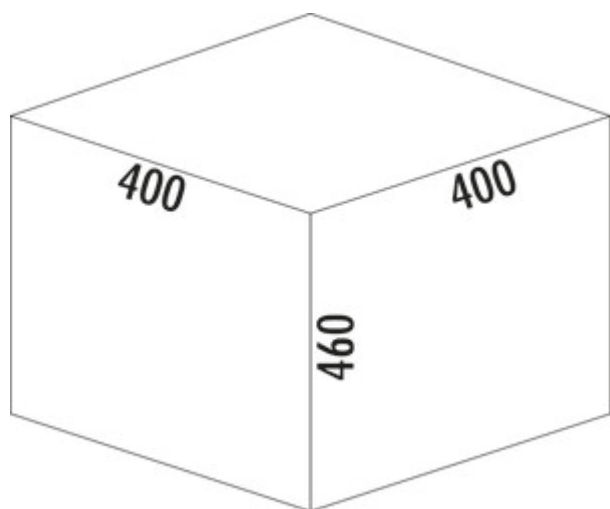

Cox[®] Base 460 R/400-1

Product number: 8012443

Configuration: light grey, H 460 mm

Configuration options

8012443 | light grey, H 460 mm

✓ Front pull-out system

✓ full pull-out

✓ 39 l

With pull-out complete lid.

— guide rail depth 470 mm

— waste capacity 39 liters

— technology: full pull-out

— frame/guide silver

— complete lid silver

— fitting: cabinet wall and front panel

— incl. top frame for bag attachment

— with soft retraction and damping

[more infos...](#)

Technical data

Article type	Waste collection system	Number of containers	1
Width	400 mm	Opening technology	full pull-out
CE marking on the product	No	Total volume	39 l
Mounting/Fixing	cabinet wall front panel	Volume/content container 1	39 l
Cabinet width	400 mm	Soft closing	Yes
Shape	angular	Colour guide	silver
Frame colour	grey	Design	Front pull-out system
Material container	plastic	Volume/Content container	39
Colour total cover	silver	Retractable total cover	Yes
Cover	Yes	Guide rail depth	470 mm
Lid type(s)	Complete lid	Locking mechanism	With damper