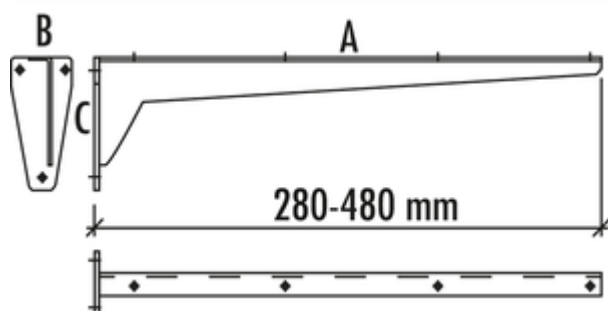

Console rigid

Product number: 3021088

Configuration: A 480, W 65, C 130 mm

Configuration options

3021085 | A 280, W 53, C 100 mm

3021086 | A 330, W 53, C 100 mm

3021087 | A 380, W 65, C 130 mm

3021088 | A 480, W 65, C 130 mm

✓ Console

Sturdy sheet-metal construction. Shelf support with welded mounting plate.

— primed in grey

— load-bearing capacity ca. 75 kg

[more infos...](#)

Technical data

Article type	Console	Width	480 mm
Height	130 mm	Carrying capacity	ca. 75 kg