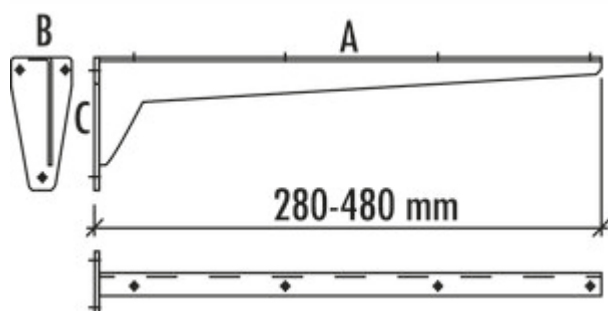

Console rigid

Product number: 3021088

Configuration: A 480, W 65, C 130 mm

Configuration options

3021085 | A 280, W 53, C 100 mm

3021086 | A 330, W 53, C 100 mm

3021087 | A 380, W 65, C 130 mm

3021088 | A 480, W 65, C 130 mm

✓ Console

Sturdy sheet-metal construction. Shelf support with welded mounting plate.

— primed in grey

— load-bearing capacity ca. 75 kg

[more infos...](#)

Technical data

Article type	Console	Carrying capacity	ca. 75 kg
Width	480 mm		