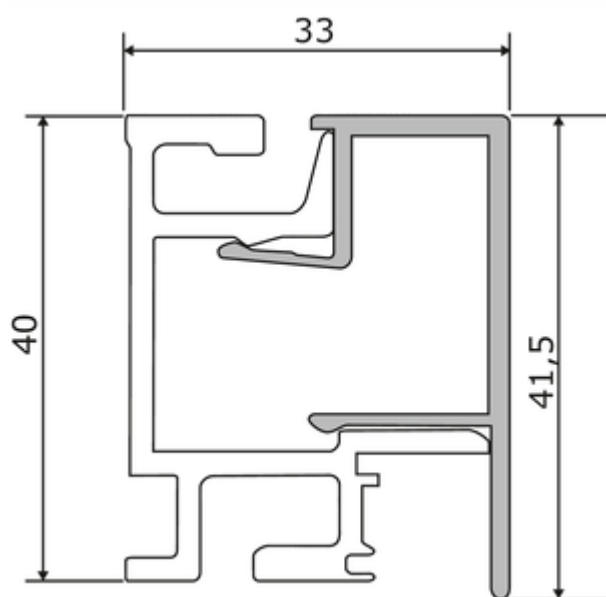

Linero MosaiQ profile strips set-1

Product number: 8045202

Configuration: L 900 mm, black matt

Configuration options

- 8045001 | L 600 mm, stainless steel coloured
- 8045002 | L 900 mm, stainless steel coloured
- 8045003 | L 1200 mm, stainless steel coloured
- 8045004 | L 1500 mm, stainless steel coloured
- 8045201 | L 600 mm, black matt
- 8045202 | L 900 mm, black matt
- 8045203 | L 1200 mm, black matt
- 8045204 | L 1500 mm, black matt

- ✓ Rail system
- ✓ Material: aluminium
- ✓ straight

Rail system. Aluminium.

Set consisting of:

- 1 aluminium profile strip (41.5 x 33 mm, H x D)
- 2 end pieces, 1 connector plus screws and dowels

[more infos...](#)

Technical data

Article type	Rail system	Mounting/Fixing	Screw fastening
Height	41,5 mm	Shape	straight
Width	900 mm	Consisting of	1 aluminium profile strip (41.5 x 33 mm, H x D) 2 end pieces 1 connector plus screws and dowels
Material	aluminium		