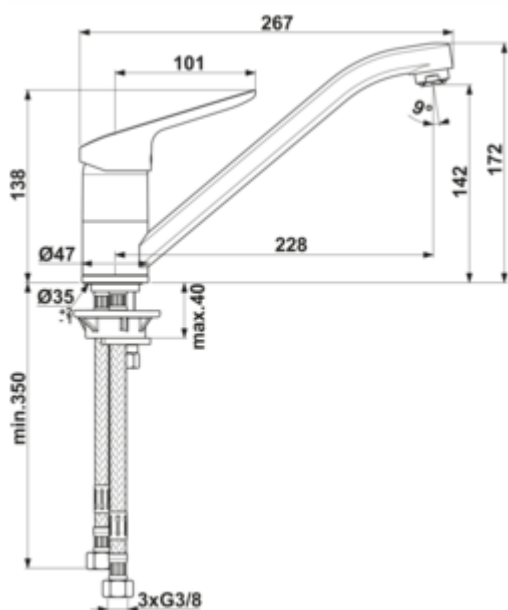

## Ideal Standard Ceraflex 1

Product number: 5024161

Configuration: chrome, low pressure

### Configuration options

5024160 | chrome, high pressure

5024161 | chrome, low pressure

- ✓ Sink faucet
- ✓ low pressure
- ✓ with swivelling outlet

Single lever faucet. With swivelling outlet and ceramic cartridge.

— swivel range 360°

— drill Ø 35 mm

German  
Engineering

[more infos...](#)

### Technical data

Article type	Sink faucet	Cartridge with ceramic sealing discs	Yes
Brand	Ideal Standard	Swivel range outlet	360°
Number of handles	1	Type of fitting	Single lever faucet
Total installation height	172 mm	Operating pressure	low pressure
Height	172 mm	Width	47 mm
Outreach	228 mm	Material	brass
Outlet	with swivelling outlet	Worktop thickness	40 mm
Discharge height	143 mm	Number of tap holes	1
Operating mode	Lever	Temperature limiter/scald protection	Yes
Drilling diameter	35 mm	Angle of inclination of aerator	9 °
Handle position	top	Flow rate at 3 bar (cold)	6 l/min
Lever length	101 mm		