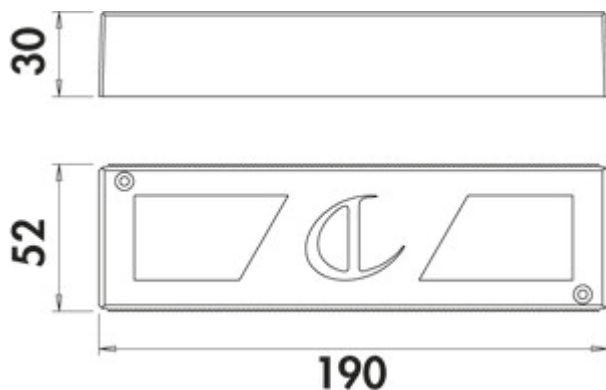

LED converter 2460

Product number: 7062251

Configuration: white

Configuration options

7062251 | white

- ✓ 60 watts
- ✓ Luminaire slots: 9
- ✓ 2.000 mm
- 60 watts, 24 VDC
- with 9-fold distributor
- 2000 mm mains connecting line
- connecting values of the individual lamps are to be observed (watt)

[more infos...](#)

Technical data

Article type	converter	Note	observe the connection values (watt) of the individual lamps
Height	30 mm	Shape	angular
Width	190 mm	Length of the supply line (primary)	2.000 mm
Transformer / converter required	Yes	Luminaire slots	9
Power	60 watts	Replaceable illuminant	No