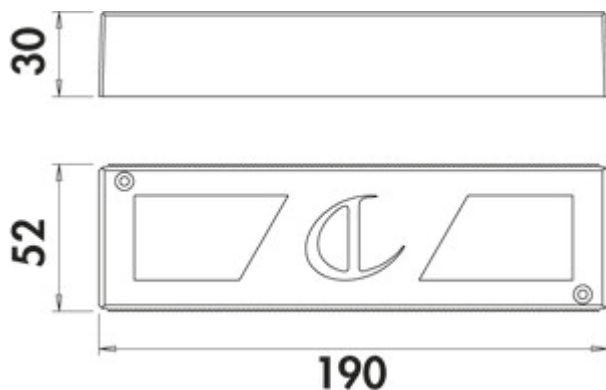

LED converter 2460

Product number: 7062251

Configuration: white

Configuration options

7062251 | white

- ✓ 60 watts
- ✓ Luminaire slots: 9
- ✓ 2.000 mm
- 60 watts, 24 VDC
- with 9-fold distributor
- 2000 mm mains connecting line
- connecting values of the individual lamps are to be observed (watt)

[more infos...](#)

Technical data

Article type	converter	Shape	angular
Width	190 mm	Length of the supply line (primary)	2.000 mm
Transformer / converter required	Yes	Luminaire slots	9
Power	60 watts	Replaceable illuminant	No
Note	observe the connection values (watt) of the individual lamps		