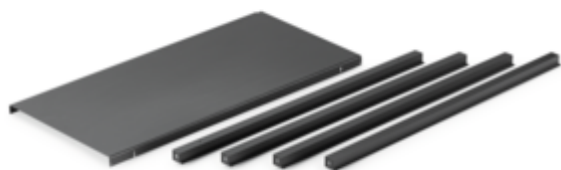

Cubo rear panel set 600

Product number: 8051031

Configuration: 600 mm, black matt

Configuration options

8051031 | 600 mm, black matt

✓ Shelf system

✓ Material: steel

✓ angular

Shelf system. Steel, powder-coated with fine structure.

Set consisting of:

— 4 struts L 564 mm

— metal plate rear panel 263 x 561 mm (H x W)

[more infos...](#)

Technical data

Article type	Shelf system	Mounting/Fixing	Wall mounting
Height	263 mm	Surface/coating	powder-coated with fine structure
Width	564 mm	Shape	angular
Material	steel	Consisting of	4 struts L 564 mm metal plate rear panel 263 x 561 mm (H x W)