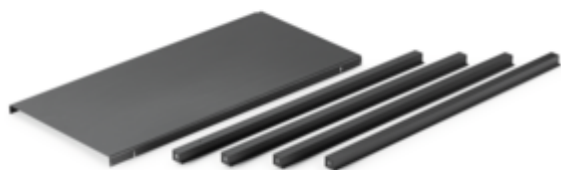

Cubo rear panel set 600

Product number: 8051031

Configuration: 600 mm, black matt

Configuration options

8051031 | 600 mm, black matt

- ✓ Shelf system
- ✓ Material: steel
- ✓ angular

Shelf system. Steel, powder-coated with fine structure.

Set consisting of:

- 4 struts L 564 mm
- metal plate rear panel 263 x 561 mm (H x W)

[more infos...](#)

Technical data

Article type	Shelf system	Surface/coating	powder-coated with fine structure
Width	564 mm	Shape	angular
Material	steel	Consisting of	4 struts L 564 mm metal plate rear panel 263 x 561 mm (H x W)
Mounting/Fixing	Wall mounting		