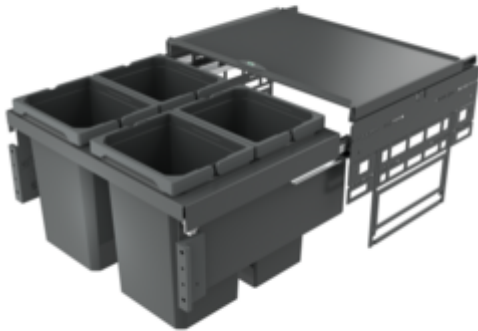

Cox[®] Base 360 S/600-4

Product number: 8013316

Configuration: without bio lid, anthracite, H 360 mm

Configuration options

8012316 | without bio lid, light grey, H 360 mm

8012317 | with bio lid, light grey, H 360 mm

8013316 | without bio lid, anthracite, H 360 mm

8013317 | with bio lid, anthracite, H 360 mm

- ✓ Front pull-out system
- ✓ full pull-out
- ✓ 40 l

With pull-out complete lid.

- guide rail depth 470 mm
- waste capacity 40 (4 x 10) liters
- technology: full pull-out
- fitting: cabinet wall and front panel
- with soft retraction and damping

[more infos...](#)

Technical data

Article type	Waste collection system	Volume/content container 1	10 l
Width	600 mm	Volume/content container 2	10 l
CE marking on the product	No	Volume/content container 3	10 l
Mounting/Fixing	cabinet wall front panel	Volume/content container 4	10 l
Cabinet width	600 mm	Soft closing	Yes
Shape	angular	Design	Front pull-out system
Material container	plastic	Volume/Content container	10/10/10/10
Cover	Yes	Organic lid	No
Lid type(s)	Complete lid	Retractable total cover	Yes
Number of containers	4	Guide rail depth	470 mm
Opening technology	full pull-out	Locking mechanism	With damper
Total volume	40 l		