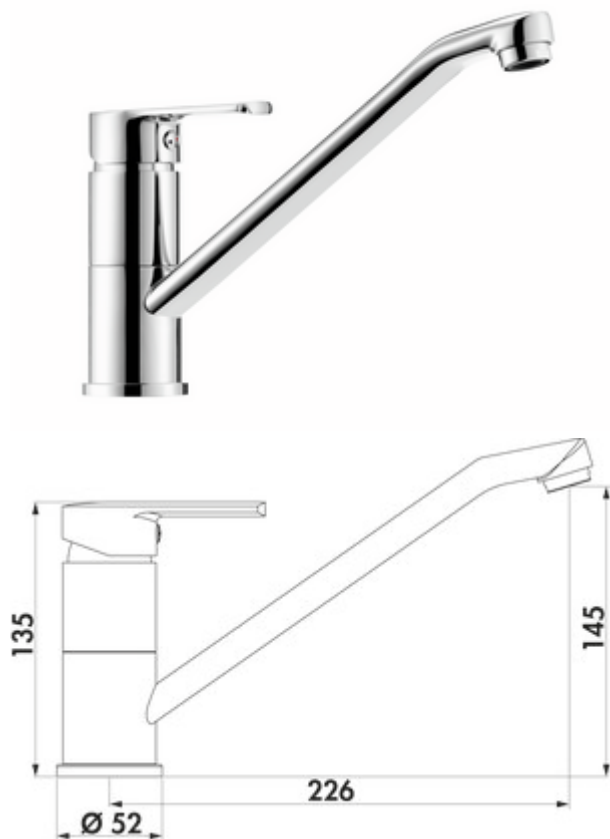

LINEA Casa 1

Product number: 5011054

Configuration: chrome, low pressure

Configuration options

5011053 | chrome, high pressure

5011054 | chrome, low pressure

- ✓ Sink faucet
- ✓ low pressure
- ✓ with swivelling outlet

Single lever faucet. With swivelling outlet and ceramic cartridge.

— swivel range 360°

— drill Ø 35 mm

— corresponds to the German and European drinking water regulation/directive

[more infos...](#)

Technical data

Article type	Sink faucet	Swivel range outlet	360°
Brand	LINEA	Type of fitting	Single lever faucet
Number of handles	1	Operating pressure	low pressure
Outreach	226 mm	Width	52 mm
Outlet	with swivelling outlet	Material	brass
Discharge height	145 mm	Number of tap holes	1
Operating mode	Lever	ECO function	CLICK cartridge
Drilling diameter	35 mm	Spring-guided hose shower	No
Handle position	top	Max. Flow rate at 3 bar	8,1 l/min
Cartridge with ceramic sealing discs	Yes		

Accessories

5031005	Dirt Filter Ecco 1, 3/8", chrome
---------	----------------------------------